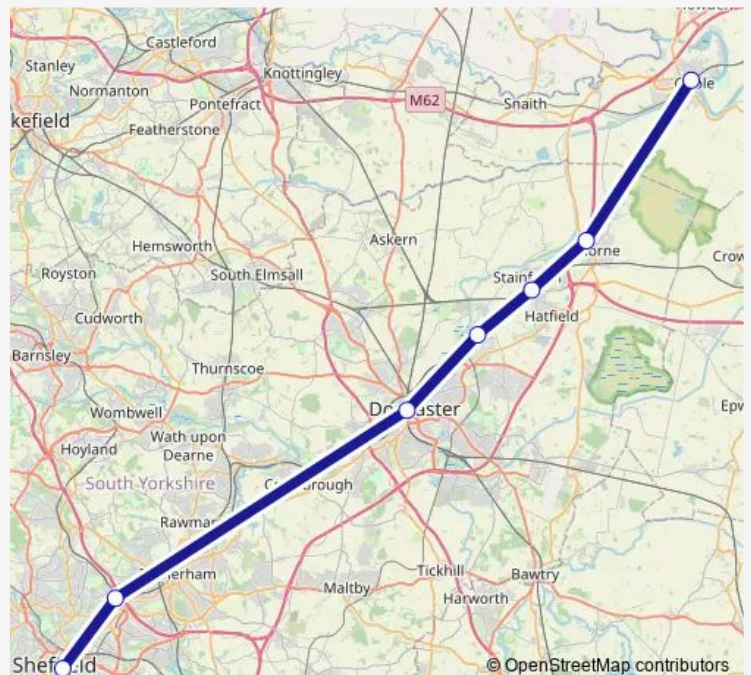

Rail Replacement Bus Service Northern Goole - Sheffield

[Go to website](#)

Direction

Goole — Sheffield

7 stops

[Open route schedule](#)

Goole

Thorne North

Hatfield & Stainforth

Kirk Sandall

Doncaster

Meadowhall

Sheffield

Route schedule

Goole — Sheffield

Monday	—
Tuesday	—
Wednesday	—
Thursday	—
Friday	—
Saturday	22:05
Sunday	—

Route info

Direction: Goole

Stops: 7

Trip Duration: 1 hour 29 min

Northern — Goole - Sheffield

Northern Rail Replacement Bus Service time schedules and route maps are available in an offline PDF at busmaps.com. Use the busmaps.com website to see live bus times, train schedule or subway schedule, and step-by-step directions for all public transit in Goole