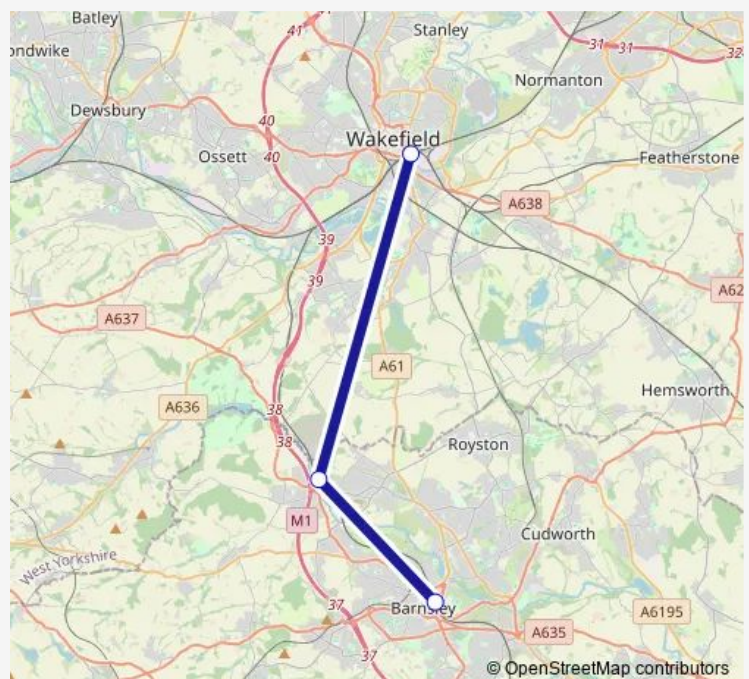

### Direction

Barnsley — Wakefield Kirkgate

2 stops

[Open route schedule](#)

Barnsley

Wakefield Kirkgate

### Route schedule

Barnsley — Wakefield Kirkgate

Monday	—
Tuesday	—
Wednesday	—
Thursday	—
Friday	—
Saturday	06:50-21:20
Sunday	—

### Route info

Direction: Barnsley

Stops: 2

Trip Duration: 0 hour 20 min

■ Northern — Wakefield Kirkgate - Barnsley

**Direction**

Wakefield Kirkgate — Barnsley

3 stops

## Route info

Direction: Wakefield Kirkgate

Stops: 3

Trip Duration: 0 hour 30 min

**Direction**

Barnsley — Wakefield Kirkgate

3 stops

[Open route schedule](#)