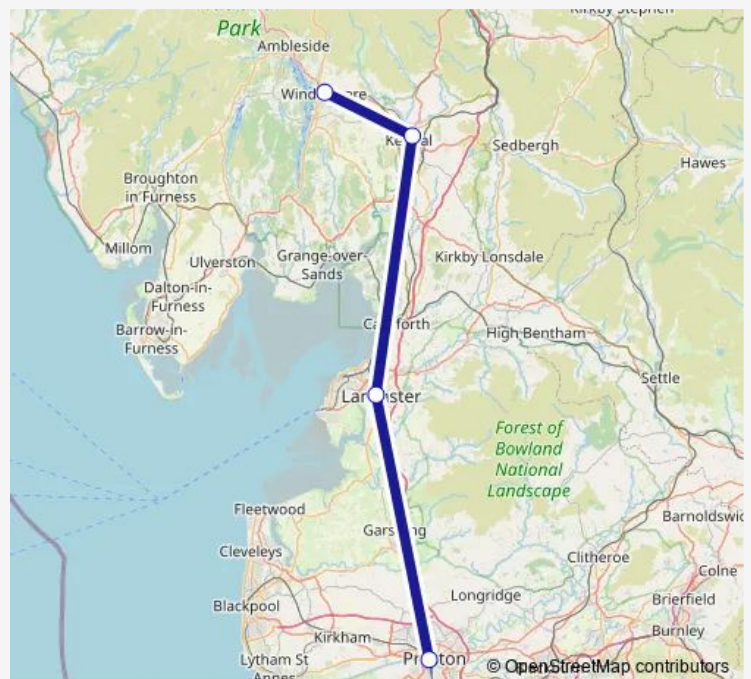

Sunday

10:10-18:10

Route info

Direction: Preston

Stops: 4

Trip Duration: 2 hour 0 min

Northern — Windermere - Preston

Direction

Windermere — Preston

7 stops

[Open route schedule](#)

Windermere

Staveley

Burneside (Cumbria)

Kendal

Oxenholme Lake District