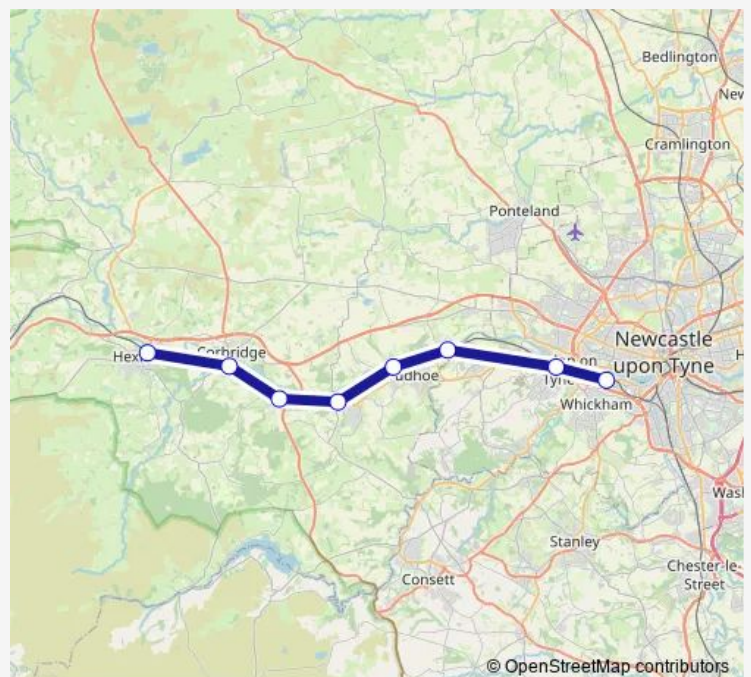

Wylam

Prudhoe

Stocksfield

Riding Mill

Corbridge

Hexham

Route schedule

Metrocentre — Hexham

Monday —

Tuesday —

Wednesday —

Thursday —

Friday —

Saturday 05:25-20:40

Sunday 07:57-20:13

Route info

Direction: Metrocentre

Stops: 8

Trip Duration: 1 hour 15 min

Northern — Metrocentre - Hexham

Direction

Hexham — Metrocentre

8 stops

[Open route schedule](#)

Hexham

Corbridge

Riding Mill

Stocksfield

Prudhoe

Wylam

Blaydon

Metrocentre