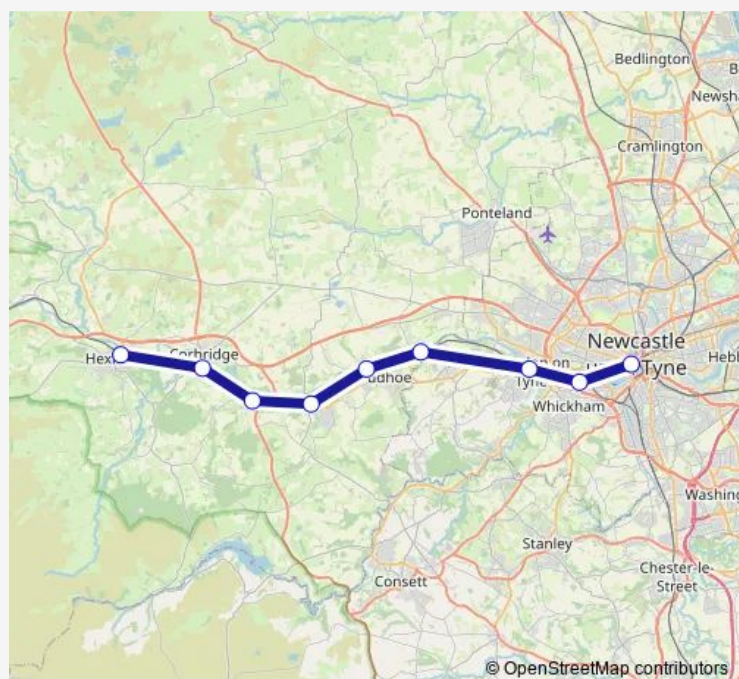

Rail Replacement Bus Service Northern Hexham - Newcastle

[Go to website](#)

Direction

Hexham — Newcastle

9 stops

[Open route schedule](#)

Hexham

Corbridge

Riding Mill

Stocksfield

Prudhoe

Wylam

Blaydon

Metrocentre

Newcastle

Route schedule

Hexham — Newcastle

Monday	—
Tuesday	—
Wednesday	—
Thursday	—
Friday	—
Saturday	23:10
Sunday	—

Route info

Direction: Hexham

Stops: 9

Trip Duration: 1 hour 32 min

■ Northern — Hexham - Newcastle

Northern Rail Replacement Bus Service time schedules and route maps are available in an offline PDF at busmaps.com. Use the busmaps.com website to see live bus times, train schedule or subway schedule, and step-by-step directions for all public transit in Newcastle upon Tyne