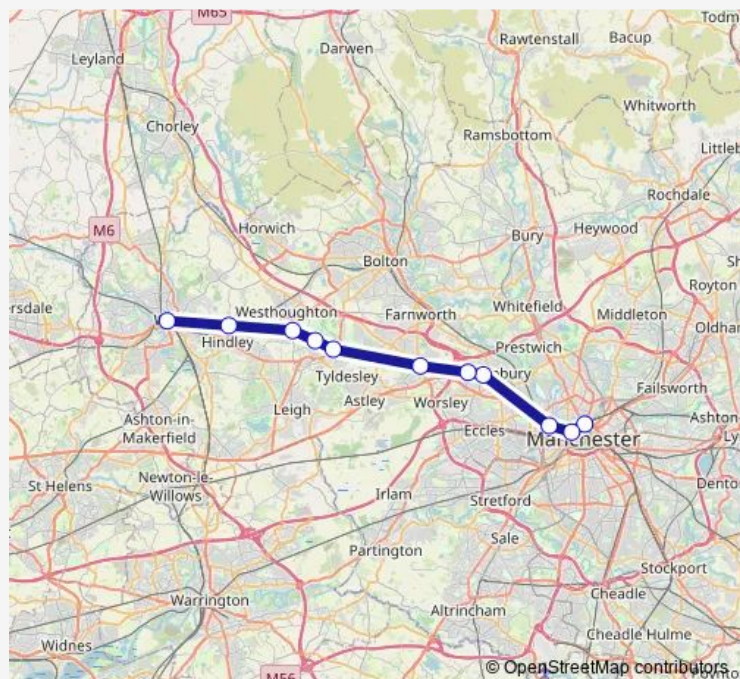

Wigan Wallgate — Manchester Victoria

Monday	23:05
Tuesday	23:05
Wednesday	23:05
Thursday	23:05
Friday	—
Saturday	—
Sunday	23:36

Route info

Direction: Wigan Wallgate

Stops: 11

Trip Duration: 1 hour 23 min

Northern — Wigan Wallgate - Manchester Victoria

## Direction

Manchester Victoria — Wigan Wallgate

10 stops

[Open route schedule](#)

Manchester Victoria

Salford Crescent

Swinton (Manchester)

Moorside

## Route info

Direction: Manchester Victoria

Stops: 10

Trip Duration: 1 hour 31 min

## Route info

Direction: Manchester Victoria

Stops: 11

Trip Duration: 1 hour 31 min

**Direction**

Manchester Victoria — Wigan Wallgate

11 stops

[Open route schedule](#)