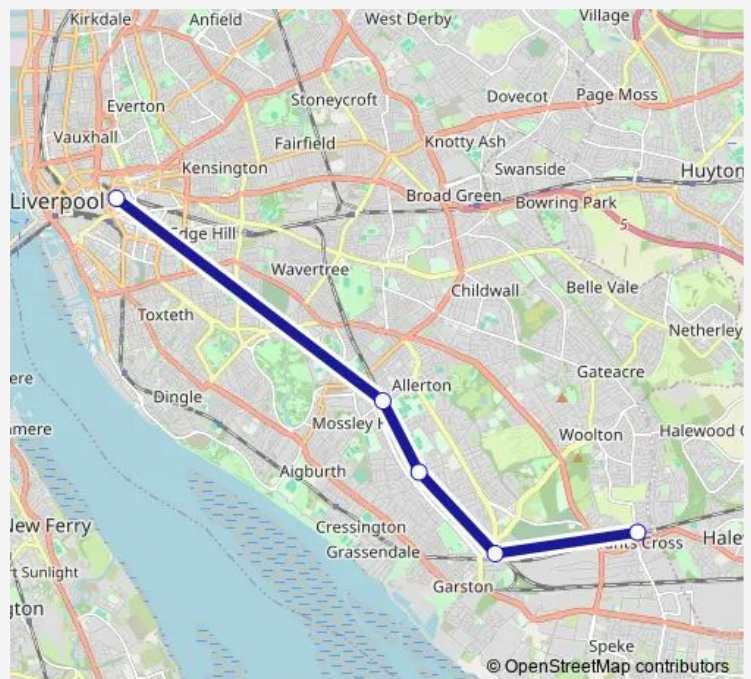

### Direction

Liverpool Lime Street — Hunts Cross

5 stops

[Open route schedule](#)

Liverpool Lime Street

Mossley Hill

West Allerton

Liverpool South Parkway

### Route info

Direction: Liverpool Lime Street

Stops: 5

Trip Duration: 0 hour 32 min

■ Northern — Liverpool Lime Street - Hunts Cross

**Direction**

Hunts Cross — Liverpool Lime Street

5 stops

## Route schedule

Hunts Cross — Liverpool Lime Street

Monday	—
Tuesday	—
Wednesday	—
Thursday	—
Friday	—
Saturday	—
Sunday	08:48-22:48

## Route info

Direction: Hunts Cross

Stops: 5

Trip Duration: 0 hour 32 min

Northern Rail Replacement Bus Service time schedules and route maps are available in an offline PDF at [busmaps.com](https://busmaps.com). Use the [busmaps.com](https://busmaps.com) website to see live bus times, train schedule or subway schedule, and step-by-step directions for all public transit in Liverpool