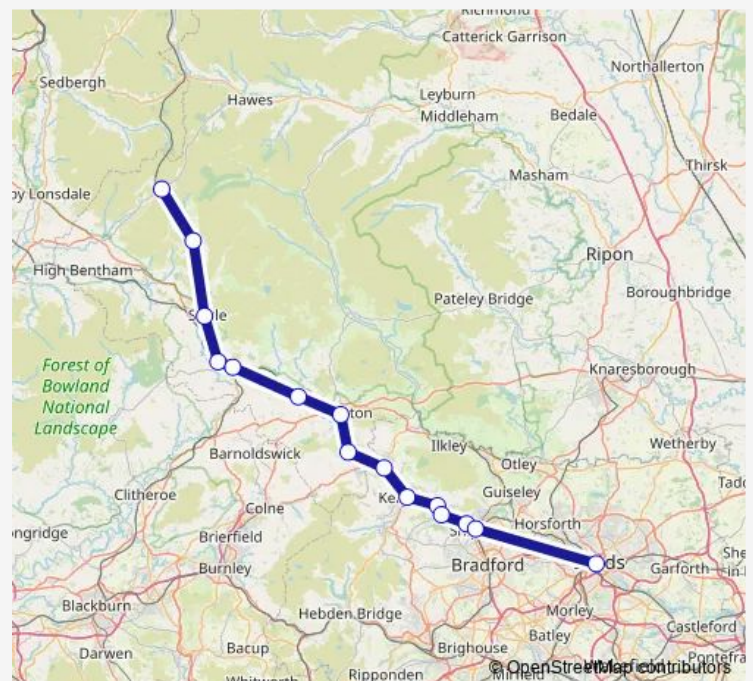

### Direction

Ribblehead — Leeds

15 stops

[Open route schedule](#)

- Ribblehead
- Horton-in-Ribblesdale
- Settle
- Long Preston
- Hellifield
- Gargrave
- Skipton
- Cononley
- Steeton & Silsden
- Keighley
- Crossflatts
- Bingley
- Saltaire
- Shipley
- Leeds

### Route schedule

Ribblehead — Leeds

Monday	—
Tuesday	—
Wednesday	—
Thursday	—
Friday	—
Saturday	21:45
Sunday	—

### Route info

Direction: Ribblesdale

Stops: 15

Trip Duration: 2 hour 34 min

■ Northern — Ribblesdale - Leeds

Northern Rail Replacement Bus Service time schedules and route maps are available in an offline PDF at [busmaps.com](https://busmaps.com). Use the [busmaps.com](https://busmaps.com) website to see live bus times, train schedule or subway schedule, and step-by-step directions for all public transit in Baildon