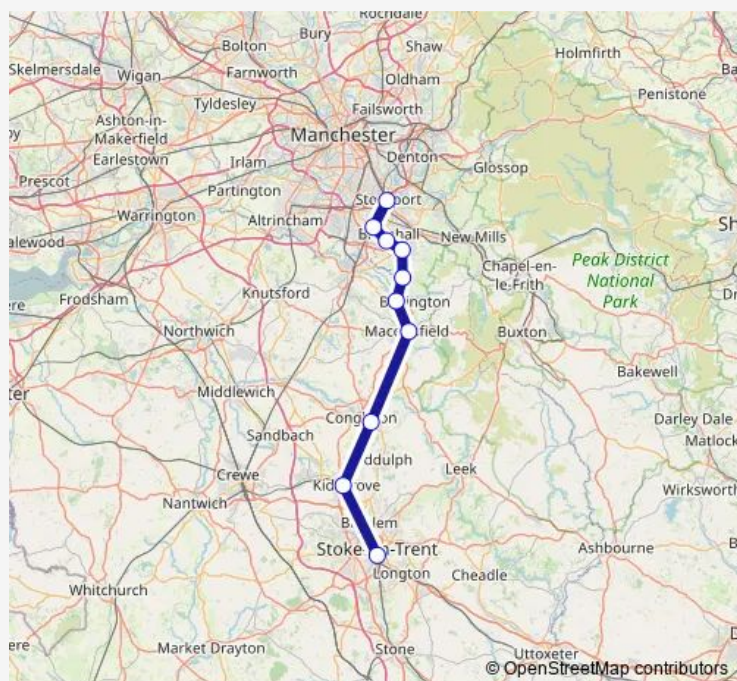

Route schedule

Stockport — Stoke-on-Trent

Monday 05:55-21:55

Tuesday —

Wednesday —

Thursday —

Friday —

Saturday 05:55-21:55

Sunday 09:22-21:22

Route info

Direction: Stockport

Stops: 10

Trip Duration: 1 hour 40 min

Northern — Stoke-on-Trent - Stockport

Direction

Stoke-on-Trent — Stockport

10 stops

[Open route schedule](#)

Stoke-on-Trent

Kidsgrove

Congleton

Macclesfield

Prestbury

Adlington (Cheshire)

Wednesday —

Thursday —

Friday —

Saturday 05:55-20:55

Sunday 10:30-20:30

Route info

Direction: Stoke-on-Trent

Stops: 10