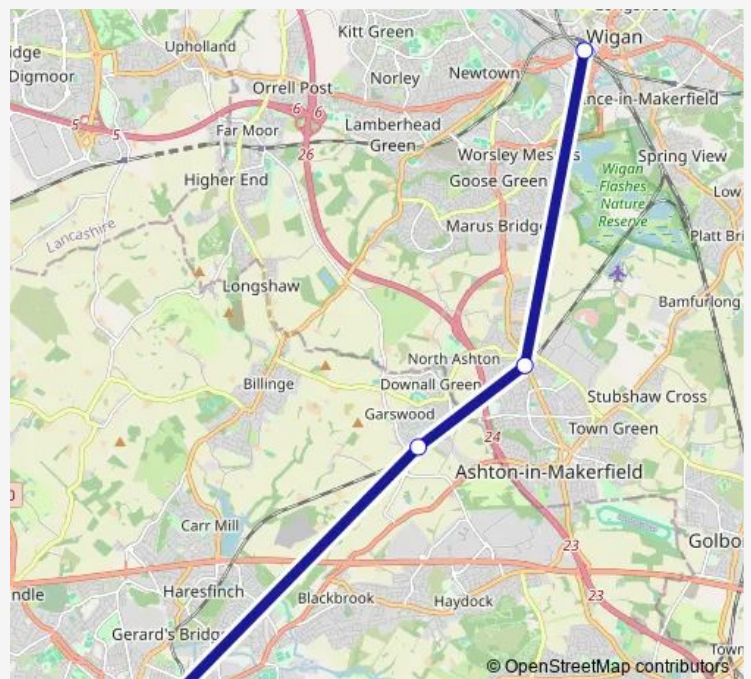

Garswood

St Helens Central

Route schedule

Wigan North Western — St Helens Central

Monday

—

Tuesday

—

Sunday

—

Route info

Direction: Wigan North Western

Stops: 4

Trip Duration: 0 hour 40 min

■ Northern — St Helens Central - Wigan North Western

Direction

St Helens Central — Wigan North Western

4 stops

[Open route schedule](#)

St Helens Central

Garswood

Bryn

Wigan North Western

Route schedule

St Helens Central — Wigan North Western

Monday	—
Tuesday	—
Wednesday	06:30-12:30
Thursday	—
Friday	—
Saturday	—
Sunday	—

Route info

Direction: St Helens Central

Stops: 4

Trip Duration: 0 hour 40 min

Northern Rail Replacement Bus Service time schedules and route maps are available in an offline PDF at [busmaps.com](#). Use the [busmaps.com](#) website to see live bus times, train schedule or subway schedule, and step-by-step directions for all public transit in Wigan