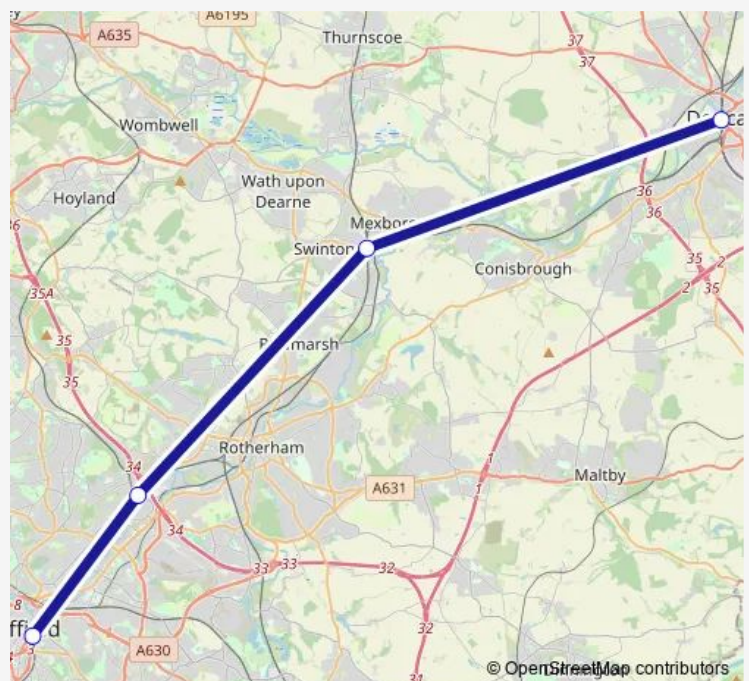

Rail Replacement Bus Service Northern Doncaster - Sheffield

[Go to website](#)

Direction

Doncaster — Sheffield

4 stops

[Open route schedule](#)

Doncaster

Swinton (South Yorkshire)

Meadowhall

Sheffield

Route schedule

Doncaster — Sheffield

Monday	—
Tuesday	—
Wednesday	—
Thursday	—
Friday	—
Saturday	23:58
Sunday	—

Route info

Direction: Doncaster

Stops: 4

Trip Duration: 0 hour 45 min

■ Northern — Doncaster - Sheffield

Northern Rail Replacement Bus Service time schedules and route maps are available in an offline PDF at busmaps.com. Use the busmaps.com website to see live bus times, train schedule or subway schedule, and step-by-step directions for all public transit in Rotherham