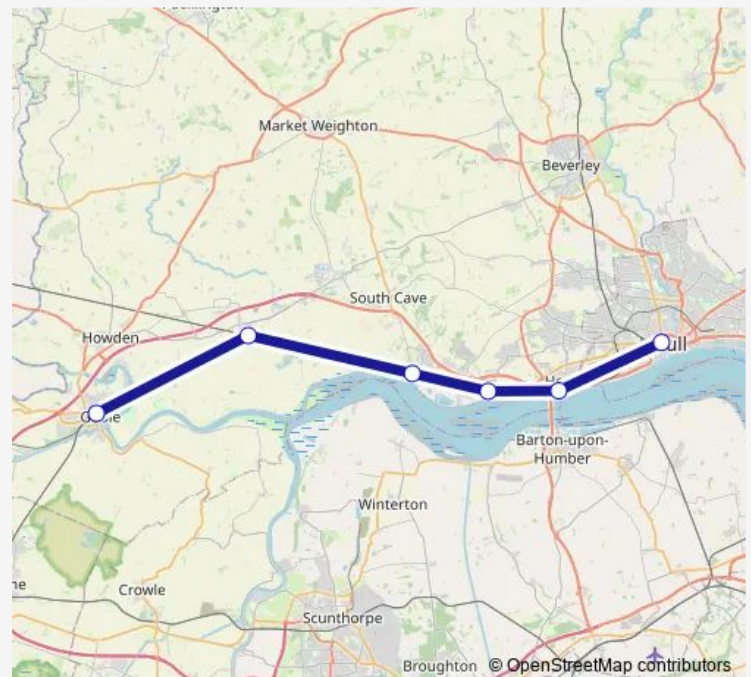

### Direction

Hull — Goole

3 stops

[Open route schedule](#)

Hull

Brough

Goole

### Route info

Direction: Hull

Stops: 3

Trip Duration: 0 hour 51 min

■ Northern — Goole - Hull

BusMaps

## Direction

Hull — Goole

6 stops

[Open route schedule](#)

Hull

Hessle

Ferriby

Brough

## Route info

Direction: Hull

Stops: 6

Trip Duration: 1 hour 29 min

**Direction**

Goole — Hull

6 stops

[Open route schedule](#)