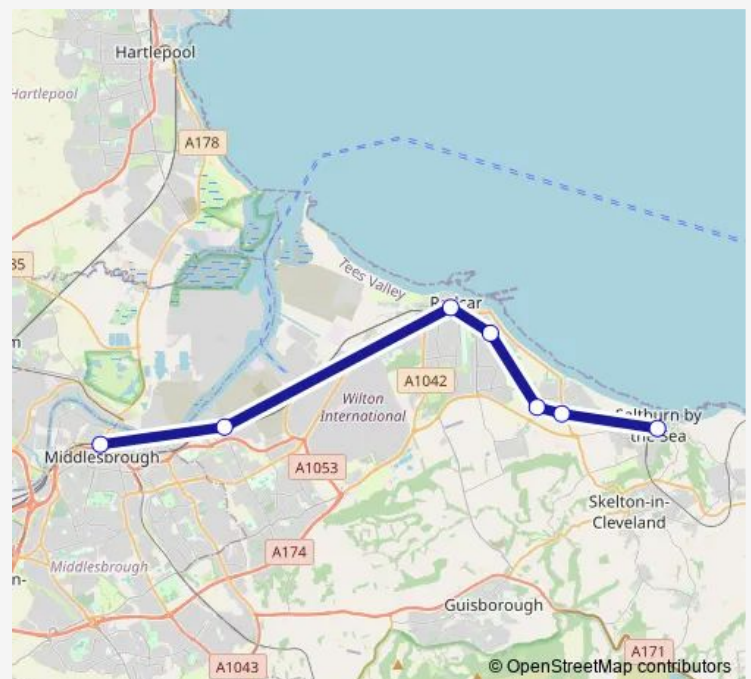

### Direction

Saltburn — Middlesbrough

7 stops

[Open route schedule](#)

Saltburn

Marske

Longbeck

Redcar East

### Route schedule

Saltburn — Middlesbrough

Monday 06:22

Tuesday —

Wednesday —

Thursday —

Friday —

Saturday —

### Route info

Direction: Saltburn

Stops: 7

Trip Duration: 0 hour 55 min

■ Northern — Middlesbrough - Saltburn

Northern Rail Replacement Bus Service time schedules and route maps are available in an offline PDF at [busmaps.com](https://busmaps.com). Use the [busmaps.com](https://busmaps.com) website to see live bus times, train schedule or subway schedule, and step-by-step directions for all public transit in South Bank