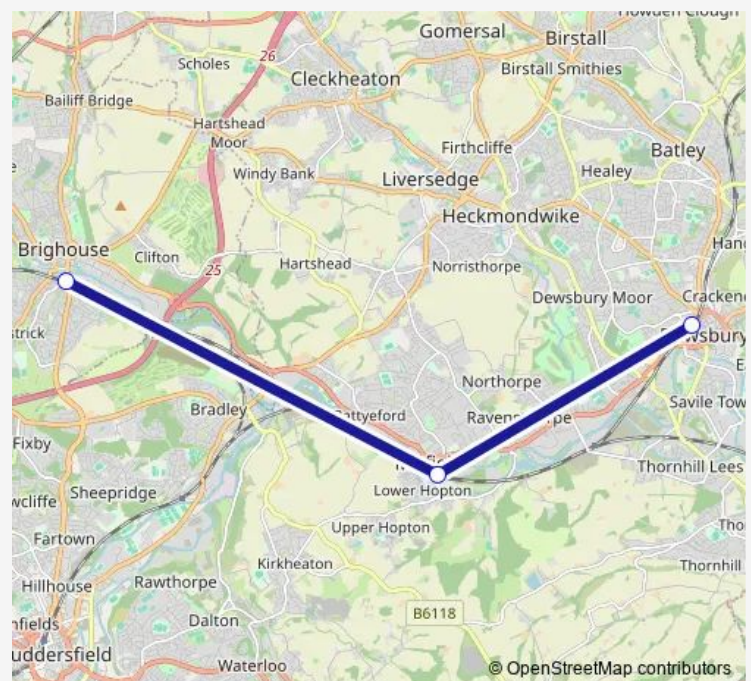

Rail Replacement Bus Service Northern Brighouse - Dewsbury

[Go to website](#)

Direction

Brighouse — Dewsbury

3 stops

[Open route schedule](#)

Brighouse

Mirfield

Dewsbury

Route schedule

Brighouse — Dewsbury

Monday —

Tuesday —

Wednesday —

Thursday —

Friday —

Saturday 07:00

Sunday —

Route info

Direction: Brighouse

Stops: 3

Trip Duration: 0 hour 25 min

■ Northern — Brighouse - Dewsbury

Northern Rail Replacement Bus Service time schedules and route maps are available in an offline PDF at busmaps.com. Use the busmaps.com website to see live bus times, train schedule or subway schedule, and step-by-step directions for all public transit in Mirfield