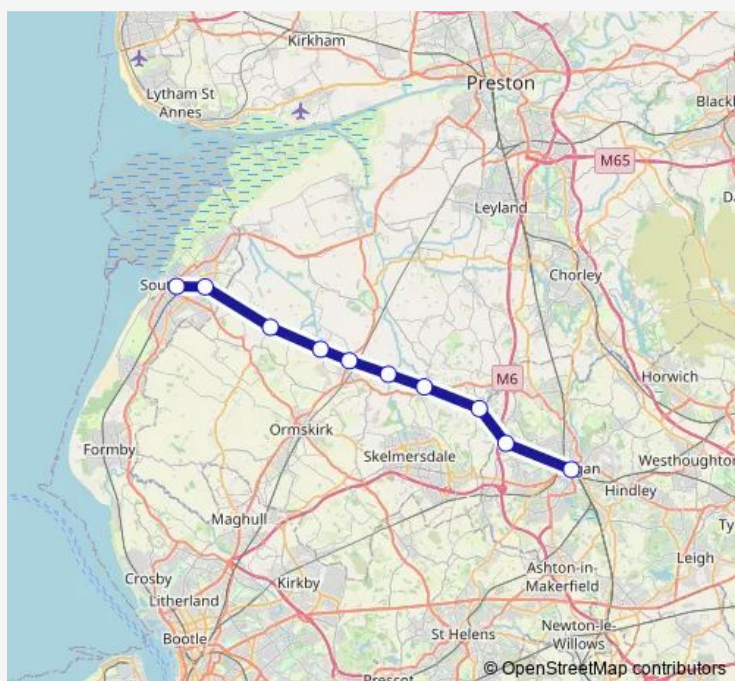

Route schedule

Southport — Wigan Wallgate

Monday

—

Tuesday

—

Wednesday

06:02-12:02

Route info

Direction: Southport

Stops: 10

Trip Duration: 1 hour 27 min

■ Northern — Southport - Wigan Wallgate

Direction

Wigan Wallgate — Southport

7 stops

Route schedule

Wigan Wallgate — Southport

Monday	—
Tuesday	—
Wednesday	07:40-12:50
Thursday	—
Friday	—
Saturday	—
Sunday	—

Route info

Direction: Wigan Wallgate

Stops: 7

Trip Duration: 1 hour 23 min

Direction

Route info

Direction: Wigan Wallgate

Stops: 10

Trip Duration: 1 hour 27 min

Northern Rail Replacement Bus Service time schedules and route maps are available in an offline PDF at busmaps.com. Use the busmaps.com website to see live bus times, train schedule or subway schedule, and step-by-step directions for all public transit in Southport