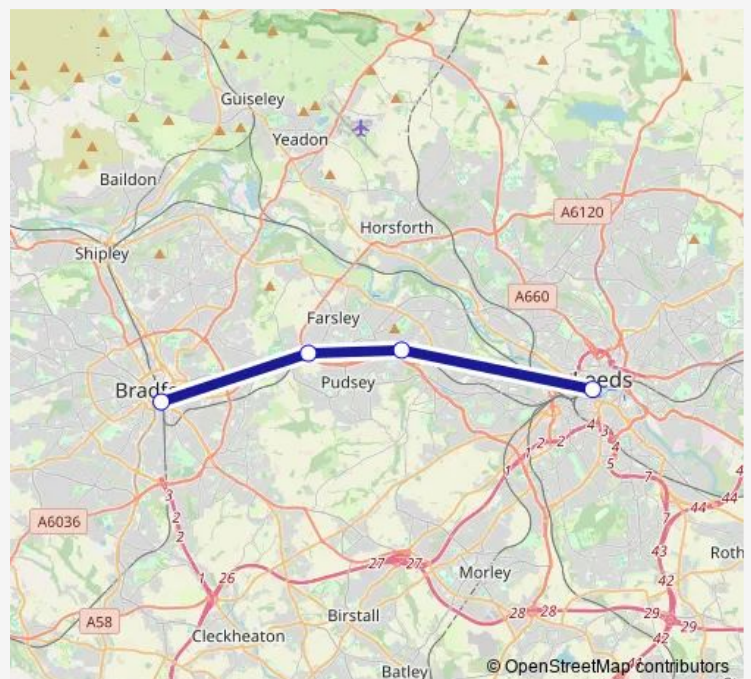

## Rail Replacement Bus Service Northern Bradford Interchange - Leeds

[Go to website](#)

### Direction

Bradford Interchange — Leeds

4 stops

[Open route schedule](#)

Bradford Interchange

New Pudsey

Bramley (West Yorkshire)

Leeds

### Route schedule

Bradford Interchange — Leeds

Monday	23:59
Tuesday	23:59
Wednesday	23:59
Thursday	23:59
Friday	—
Saturday	—
Sunday	—

### Route info

Direction: Bradford Interchange

Stops: 4

Trip Duration: 0 hour 40 min

■ Northern — Bradford Interchange - Leeds

Northern Rail Replacement Bus Service time schedules and route maps are available in an offline PDF at [busmaps.com](https://busmaps.com). Use the [busmaps.com](https://busmaps.com) website to see live bus times, train schedule or subway schedule, and step-by-step directions for all public transit in Bradford