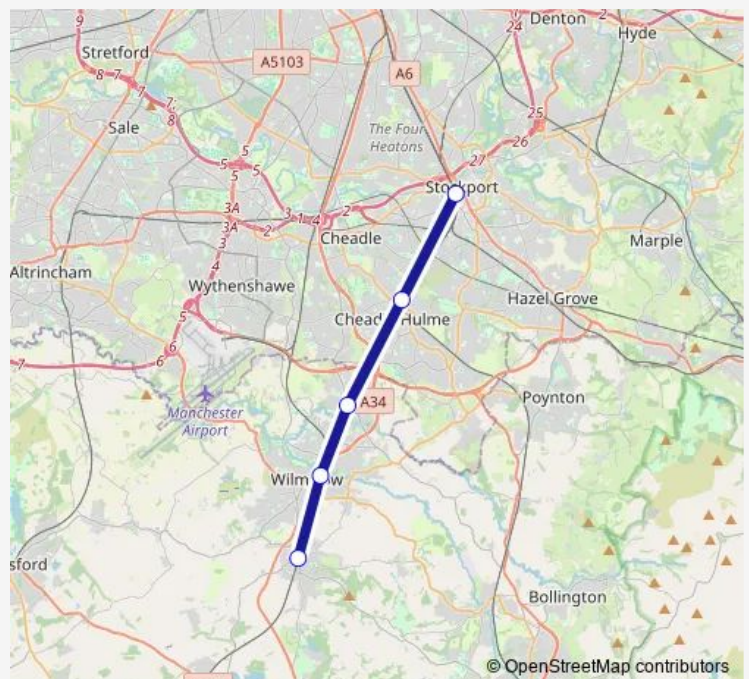

Rail Replacement Bus Service Northern Stockport - Alderley Edge

[Go to website](#)

Direction

Stockport — Alderley Edge

5 stops

[Open route schedule](#)

Stockport

Cheadle Hulme

Handforth

Wilmslow

Alderley Edge

Route schedule

Stockport — Alderley Edge

Monday	23:33
Tuesday	23:33
Wednesday	23:33
Thursday	23:33
Friday	—
Saturday	—
Sunday	—

Route info

Direction: Stockport

Stops: 5

Trip Duration: 0 hour 44 min

■ Northern — Stockport - Alderley Edge

Northern Rail Replacement Bus Service time schedules and route maps are available in an offline PDF at busmaps.com. Use the busmaps.com website to see live bus times, train schedule or subway schedule, and step-by-step directions for all public transit in Stockport