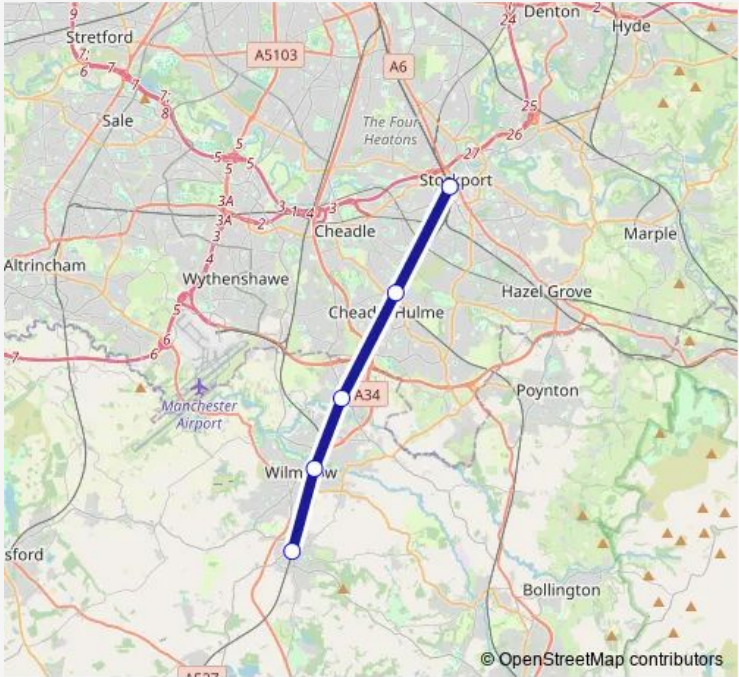

**Rail Replacement Bus Service Northern Stockport - Alderley Edge**

[Go to website](#)

**Direction**  
 Stockport — Alderley Edge

5 stops

[Open route schedule](#)

- Stockport
- Cheadle Hulme
- Handforth
- Wilmslow
- Alderley Edge

Route schedule  
 Stockport — Alderley Edge

Monday	23:33
Tuesday	23:33
Wednesday	23:33
Thursday	23:33
Friday	—
Saturday	—
Sunday	—

Route info

Direction: Stockport

Stops: 5

Trip Duration: 0 hour 44 min

Northern Rail Replacement Bus Service time schedules and route maps are available in an offline PDF at [busmaps.com](https://busmaps.com). Use the [busmaps.com](https://busmaps.com) website to see live bus times, train schedule or subway schedule, and step-by-step directions for all public transit in Stockport

The schedule is provided in the local timezone. Times with "(+1)" indicate departures on the next day.

PDF file created on 2025-02-26

2024 BusMaps.com - All Rights Reserved