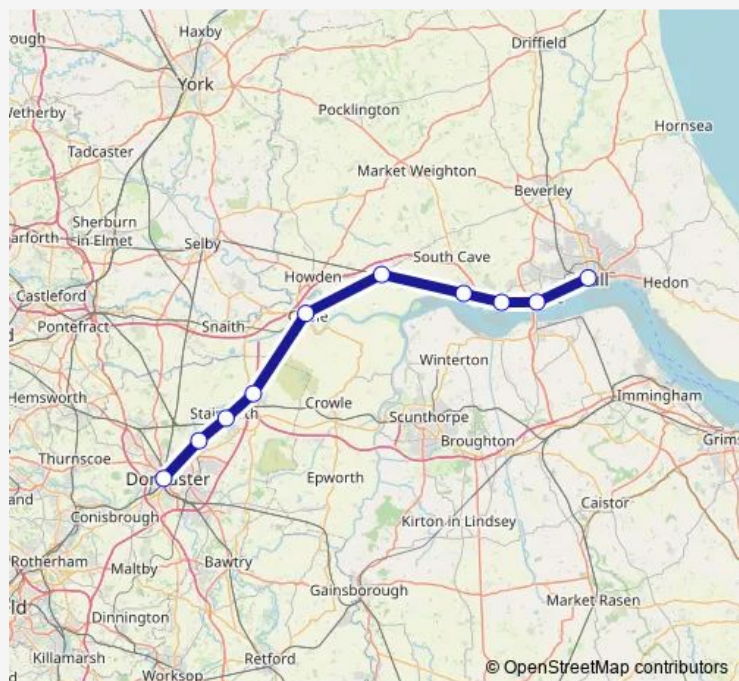

Rail Replacement Bus Service Northern Hull - Doncaster

[Go to website](#)

Direction

Hull — Doncaster

10 stops

[Open route schedule](#)

- Hull
- Hessle
- Ferriby
- Brough
- Gilberdyke
- Goole
- Thorne North
- Hatfield & Stainforth
- Kirk Sandall
- Doncaster

Route schedule

Hull — Doncaster

Monday	—
Tuesday	—
Wednesday	—
Thursday	—
Friday	—
Saturday	22:45-22:51
Sunday	—

Route info

Direction: Hull

Stops: 10

Trip Duration: 2 hour 18 min

Northern — Hull - Doncaster

Northern Rail Replacement Bus Service time schedules and route maps are available in an offline PDF at busmaps.com. Use the busmaps.com website to see live bus times, train schedule or subway schedule, and step-by-step directions for all public transit in Goole