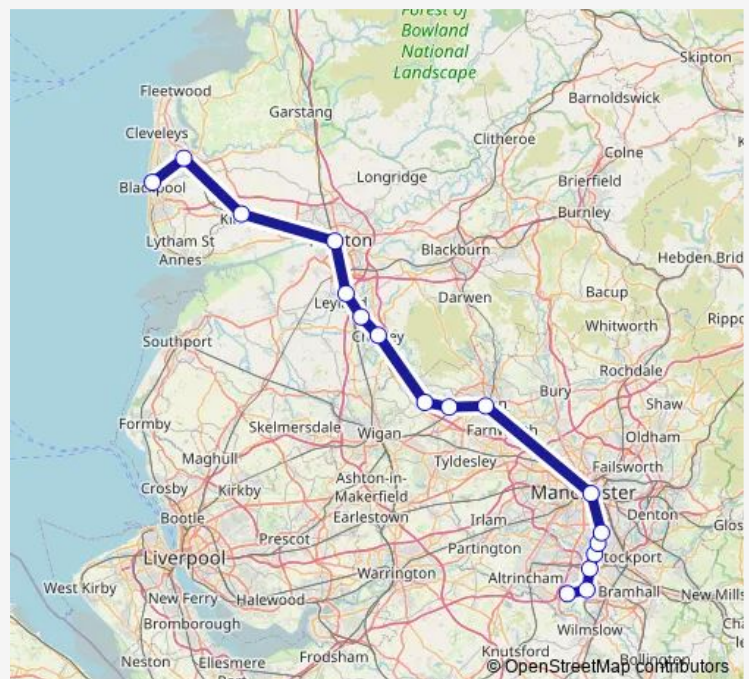

### Direction

Manchester Airport — Blackpool North

17 stops

[Open route schedule](#)

- Manchester Airport
- Heald Green
- Gatley
- East Didsbury
- Burnage
- Mauldeth Road
- Manchester Piccadilly
- Bolton
- Lostock
- Horwich Parkway
- Chorley
- Buckshaw Parkway
- Leyland
- Preston
- Kirkham & Wesham
- Poulton-le-Fylde
- Blackpool North

### Route schedule

Manchester Airport — Blackpool North

Monday	23:46
Tuesday	23:46
Wednesday	23:46
Thursday	23:46
Friday	—
Saturday	—
Sunday	—

### Route info

Direction: Manchester Airport

Stops: 17

Trip Duration: 3 hour 20 min

■ Northern — Manchester Airport - Blackpool North

Northern Rail Replacement Bus Service time schedules and route maps are available in an offline PDF at [busmaps.com](https://busmaps.com). Use the [busmaps.com](https://busmaps.com) website to see live bus times, train schedule or subway schedule, and step-by-step directions for all public transit in Stockport