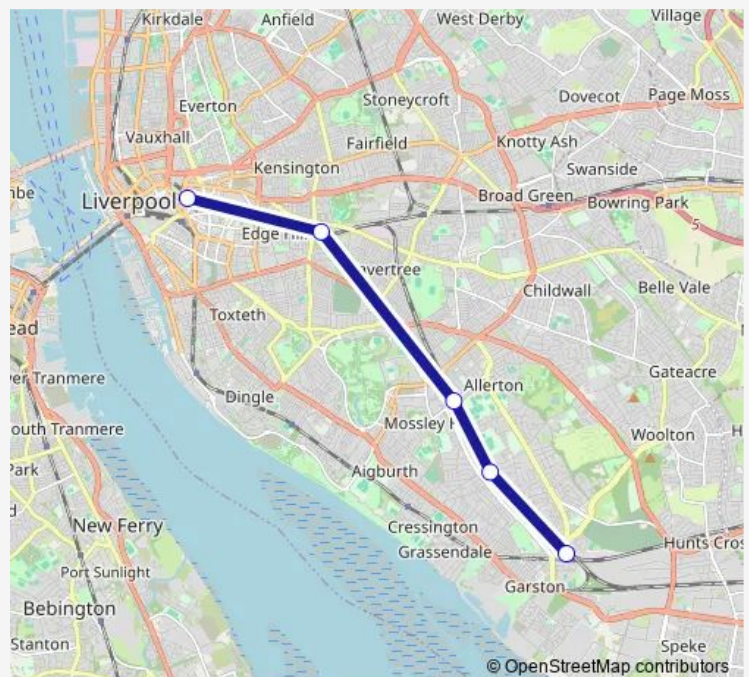

Rail Replacement Bus Service Northern Liverpool South Parkway - Liverpool Lime Street

[Go to website](#)

Direction

Liverpool South Parkway — Liverpool Lime Street

5 stops

[Open route schedule](#)

Liverpool South Parkway

West Allerton

Mossley Hill

Edge Hill

Liverpool Lime Street

Route schedule

Liverpool South Parkway — Liverpool Lime Street

Monday	23:58
Tuesday	23:58
Wednesday	23:58
Thursday	23:58
Friday	—
Saturday	—
Sunday	—

Route info

Direction: Liverpool South Parkway

Stops: 5

Trip Duration: 0 hour 28 min

■ Northern — Liverpool South Parkway - Liverpool Lime Street

Northern Rail Replacement Bus Service time schedules and route maps are available in an offline PDF at busmaps.com. Use the busmaps.com website to see live bus times, train schedule or subway schedule, and step-by-step directions for all public transit in Liverpool