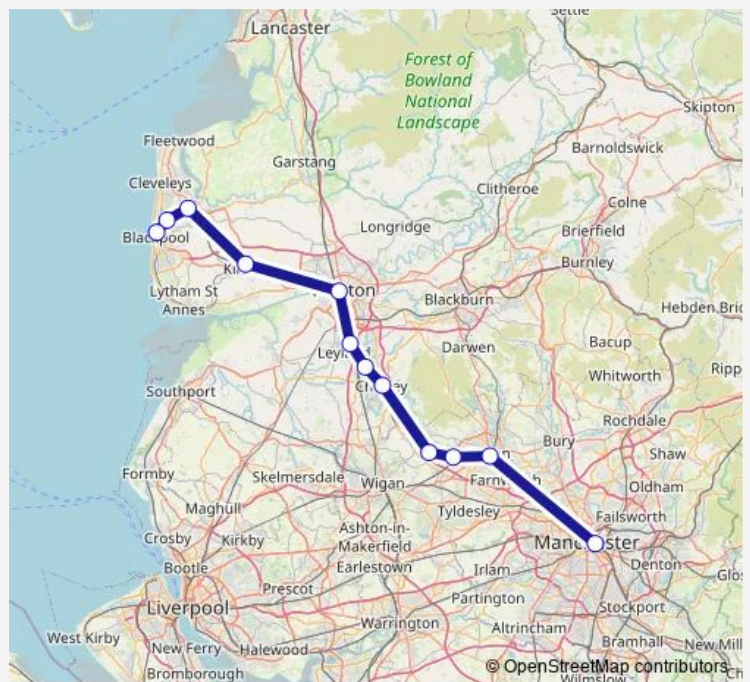

Rail Replacement Bus Service Northern Manchester Piccadilly - Blackpool North

[Go to website](#)

Direction

Manchester Piccadilly — Blackpool North

12 stops

[Open route schedule](#)

Manchester Piccadilly

Bolton

Lostock

Horwich Parkway

Chorley

Buckshaw Parkway

Leyland

Preston

Kirkham & Wesham

Poulton-le-Fylde

Layton (Lancs)

Blackpool North

Route schedule

Manchester Piccadilly — Blackpool North

Monday	24:25 ⁺¹
Tuesday	00:25-00:25 ⁺¹
Wednesday	00:25-00:25 ⁺¹
Thursday	00:25-00:25 ⁺¹
Friday	00:25
Saturday	—
Sunday	—

Route info

Direction: Manchester Piccadilly

Stops: 12

Trip Duration: 2 hour 43 min

■ Northern — Manchester Piccadilly - Blackpool North

Northern Rail Replacement Bus Service time schedules and route maps are available in an offline PDF at busmaps.com. Use the busmaps.com website to see live bus times, train schedule or subway schedule, and step-by-step directions for all public transit in Blackpool