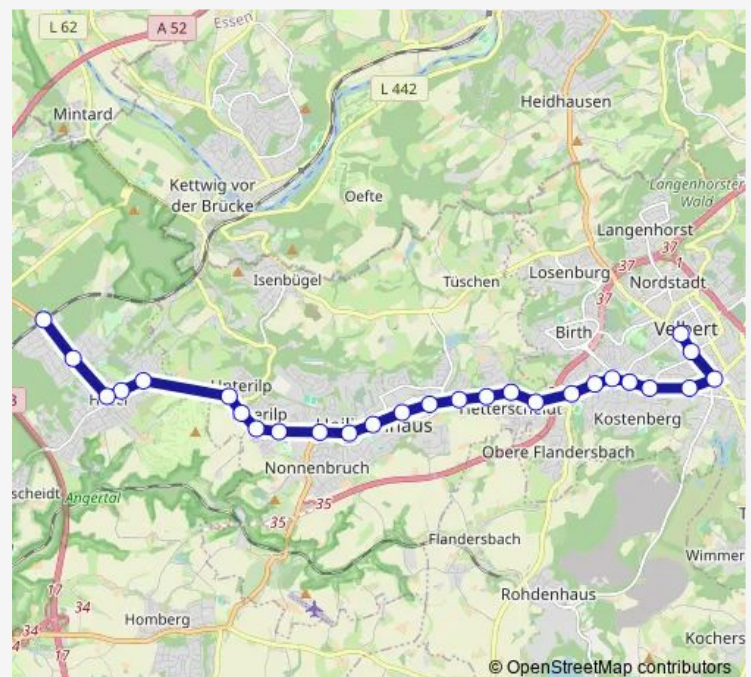

Velbert Hardenberger Straße

Velbert Am Kostenberg

Velbert Weißdornstr./Bks

Velbert Willy-Brandt-Platz

Vel.-Nikolaus-Ehlen-Gymnasium

Velbert Zob

### Route schedule

Heiligenhaus Unterstadt — Velbert Zob

Monday 11:20-14:20

Tuesday —

Wednesday —

Thursday —

Friday —

Saturday —

### Route info

Direction: Heiligenhaus Unterstadt

Stops: 18

Trip Duration: 0 hour 23 min

770

BusMaps