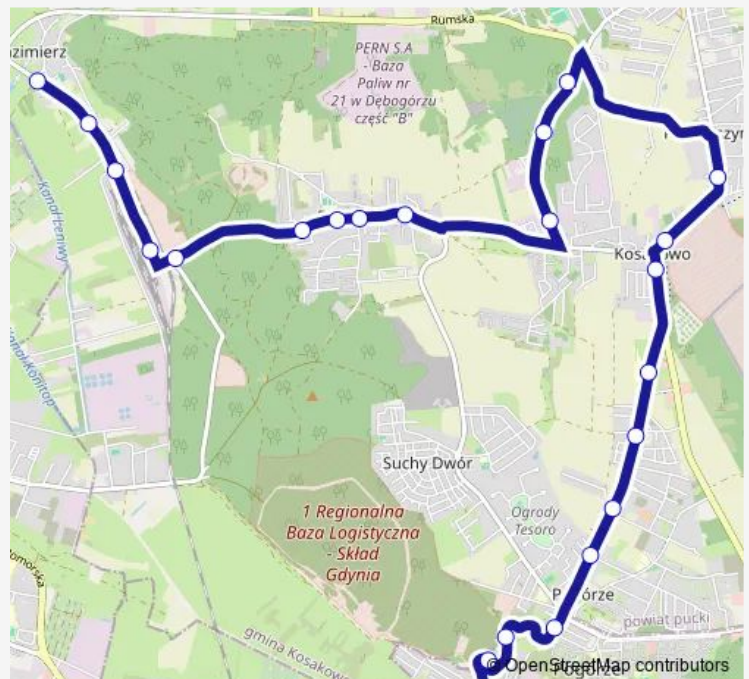

Bus 770 . - Baza na Pogórze Dolnym

[Go to website](#)

Direction

Oksywie Dolne 01 — Baza na Pogórze Dolnym 01

12 stops

[Open route schedule](#)

Oksywie Dolne 01

Akademia Marynarki Wojennej 01

Stocznia Wojenna 01

Żeglarzy 01

Nasypowa 01

Cechowa 90

Kuśnierska 02

Podgórska 02

Żeliwna 02

Żelazna 02

Pogórze Dolne 02

Baza na Pogórze Dolnym 01

Route schedule

Oksywie Dolne 01 — Baza na Pogórze Dolnym 01

Monday 08:51-17:48

Tuesday 08:51-17:48

Wednesday 08:51-17:48

Thursday 08:51-17:48

Friday 08:51-17:48

Saturday —

Sunday —

Route info

Direction: Oksywie Dolne 01

Stops: 12

Trip Duration: 0 hour 14 min

770 — . - Baza na Pogórze Dolnym