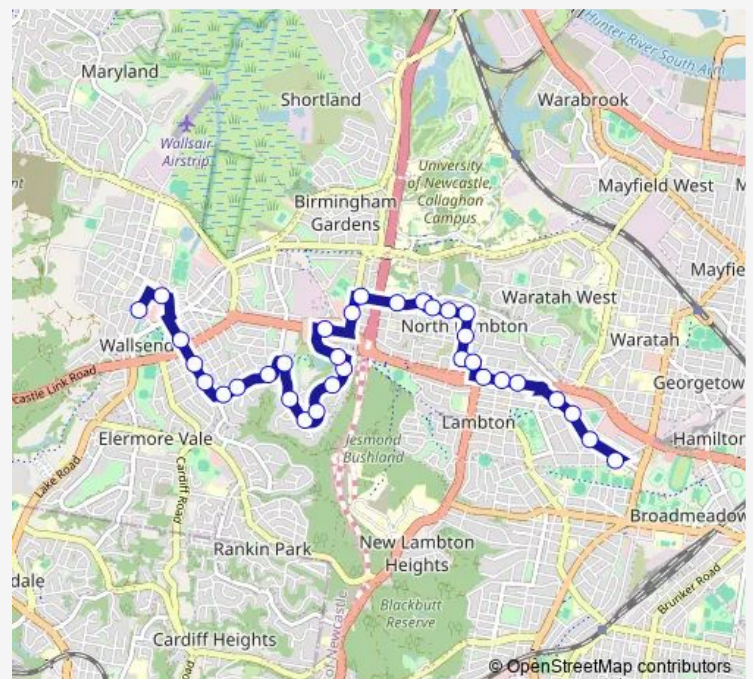

Monday 07:50

Tuesday 07:50

Wednesday 07:50

Thursday 07:50

Friday 07:50

Saturday —

Sunday —

Route info

Direction: Wallsend District Library, Bunn St

Stops: 33

Trip Duration: 0 hour 28 min

770 — Lambton High School to Wallsend

Seventh St Opp Arthur St

Seventh St At George St

George St Opp Percy St

George St At Hill St

Monday 15:25

Tuesday 15:25

Wednesday 15:25

Thursday 15:25

Friday 15:25

Saturday —

Sunday —

Route info