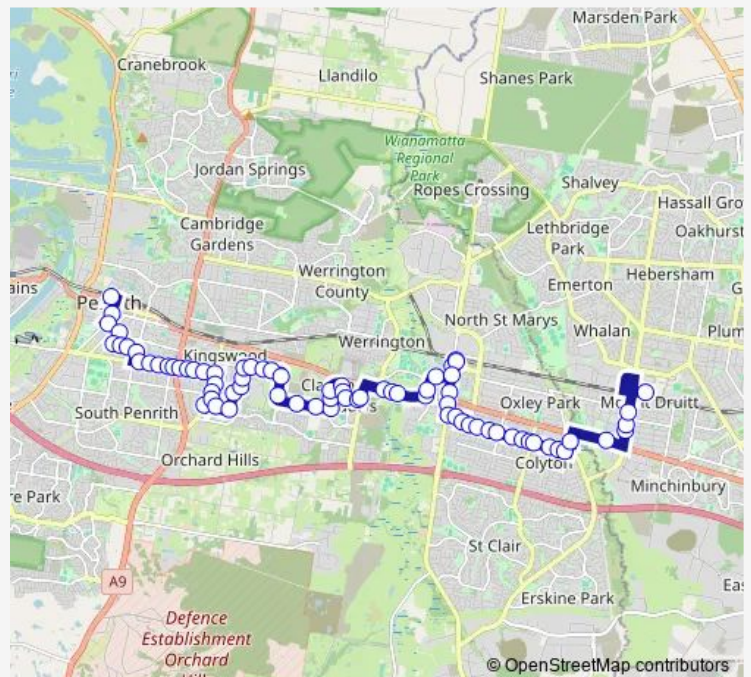

Angophora Av At Casuarina Cct

Casuarina Cct Opp Kingscote Pl

Casuarina Cct At Manning St

Manning St Before Edward St

Manning St After Edward St

Route schedule

Penrith Station, Stand A — Mount Druitt Station, Stand H

Monday 15:27

Tuesday 15:27

Wednesday 15:27

Thursday 15:27

Friday 15:27

Saturday —

Sunday —

Route info

Direction: Penrith Station, Stand A

Stops: 69

Trip Duration: 1 hour 9 min

770 — Penrith to Mount Druitt via St Marys

Manning St Before Second Av

Second Av At Anthony Cres

Second Av Opp Western Sydney University Penrith Campus