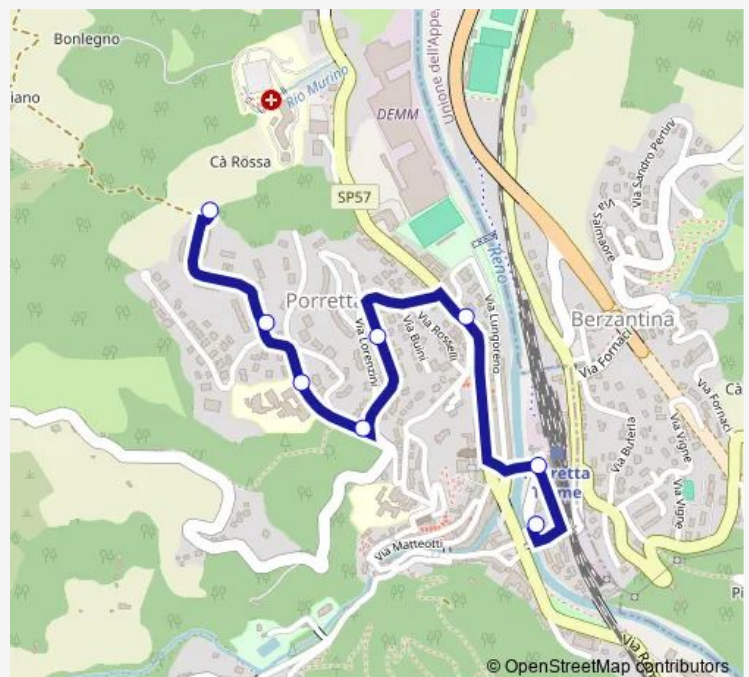

Porretta Bivio Marconi

Porretta Edificio Scolastico

Porretta Bivio Castelluccio

Porretta Vittorio Veneto

Porretta Caduti

Porretta Terminal

Route schedule

Porretta Rotonda — Porretta Terminal

Monday	07:38-15:50
Tuesday	07:38-15:50
Wednesday	07:38-15:50
Thursday	07:38-15:50
Friday	07:38-15:50
Saturday	07:44
Sunday	—

Route info

Direction: Porretta Rotonda

Stops: 9

Trip Duration: 0 hour 7 min

Direction

Thursday 07:30-16:00

Friday 07:30-16:00

Saturday 07:35-12:10

Sunday —

Route info

Direction: Porretta Terminal

Stops: 8

Trip Duration: 0 hour 8 min

Tuesday 08:15-16:08

Wednesday 08:15-16:08

Thursday 08:15-16:08

Friday 08:15-16:08

Saturday 08:15-13:34

Sunday —

Route info

Direction: Porretta Rotonda