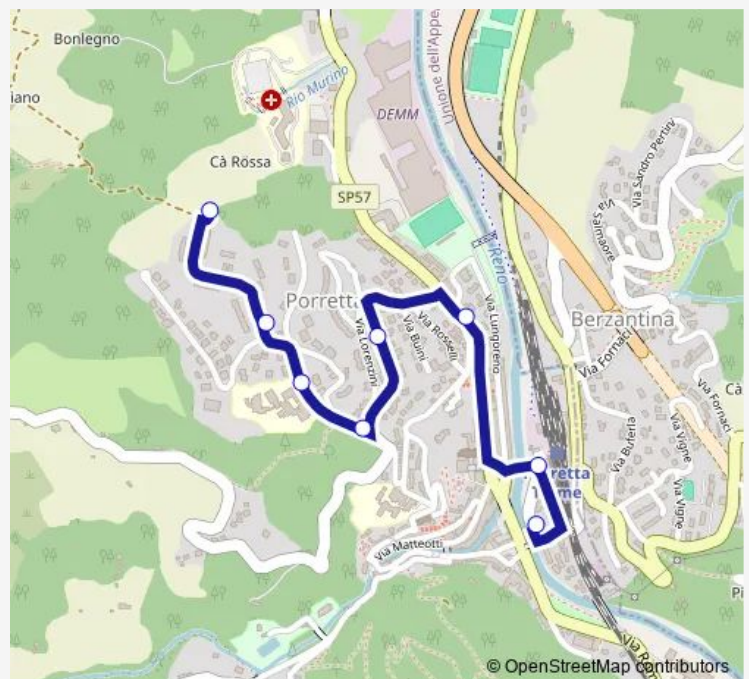

PORRETTA POLO SCOLASTICO

PORRETTA BIVIO MARCONI

PORRETTA EDIFICIO SCOLASTICO

PORRETTA BIVIO CASTELLUCCIO

Porretta Vittorio Veneto

Porretta Caduti

Porretta Terminal

Route schedule

PORRETTA ROTONDA — Porretta Terminal

Monday	07:38-15:50
Tuesday	07:38-15:50
Wednesday	07:38-15:50
Thursday	07:38-15:50
Friday	07:38-15:50
Saturday	07:44
Sunday	—

Route info

Direction: PORRETTA ROTONDA

Stops: 9

Trip Duration: 0 hour 7 min

770 — Porretta Terme (Via Repubblica) - Porretta Terme terminal **BusMaps**

Direction

Porretta Terminal — PORRETTA ROTONDA

8 stops

[Open route schedule](#)

Porretta Terminal

Porretta Stazione

Route schedule

PORRETTA ROTONDA — Porretta Terminal

Monday	08:15-16:08
Tuesday	08:15-16:08
Wednesday	08:15-16:08
Thursday	08:15-16:08
Friday	08:15-16:08
Saturday	08:15-13:34
Sunday	—

Route info

Direction: PORRETTA ROTONDA