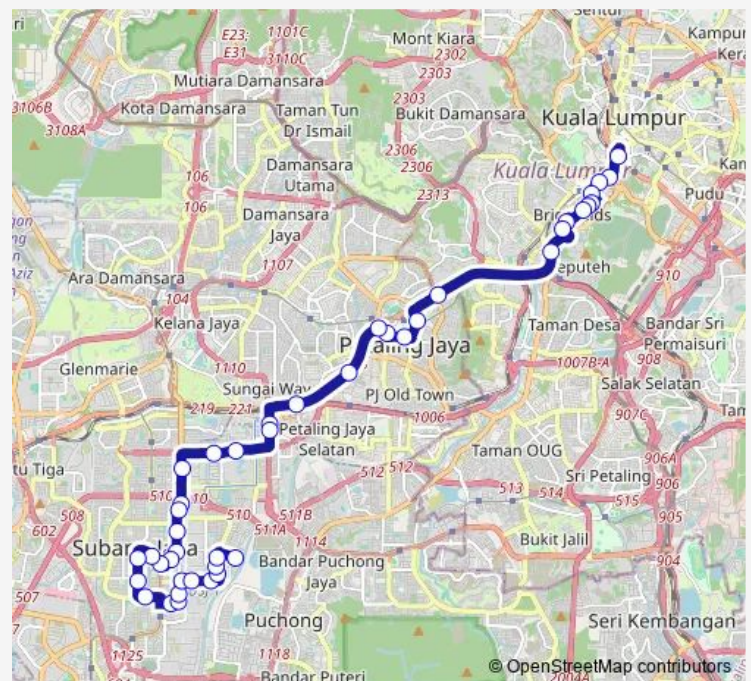

Wednesday 06:20-23:30

Thursday 06:20-23:30

Friday 06:20-23:30

Saturday 06:20-23:30

Sunday 06:20-23:30

Route info

Direction: (M) KI2213 Pasar Seni (Platform B5)

Stops: 42

Trip Duration: 0 hour 50 min

770 — Subang Mewah USJ 1 ~ Hab Pasar Seni

Sj65 Kompleks 3k

Sj686 Segi College

Sj66 Summit Usj

Sj693 LRT USJ 7

Sj687 Depoh Metrobus

Sj549 LRT Taipan

Wednesday 06:00-22:30

Thursday 06:00-22:30

Friday 06:00-22:30

Saturday 06:00-22:30

Sunday 06:00-22:30

Route info

Direction: Sj629 Taman Perindustrian Usj1

Stops: 36