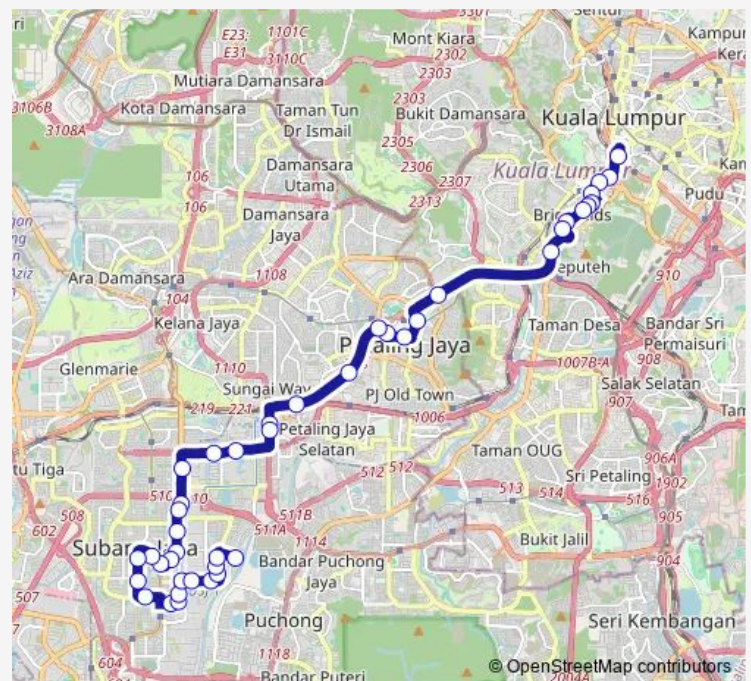

Wednesday 06:20-23:30

Thursday 06:20-23:30

Friday 06:20-23:30

Saturday 06:20-23:30

Sunday 06:20-23:30

Route info

Direction: (M) KI2213 Pasar Seni (Platform B5)

Stops: 42

Trip Duration: 0 hour 50 min

770 — Subang Mewah USJ 1 ~ Hab Pasar Seni

Sj65 Kompleks 3k

Sj686 Segi College

Sj66 Summit Usj

Sj693 LRT USJ 7

Sj687 Depoh Metrobus

Sj549 LRT Taipan

Wednesday 06:00-22:30

Thursday 06:00-22:30

Friday 06:00-22:30

Saturday 06:00-22:30

Sunday 06:00-22:30

Route info

Direction: Sj629 Taman Perindustrian Usj1

Stops: 36