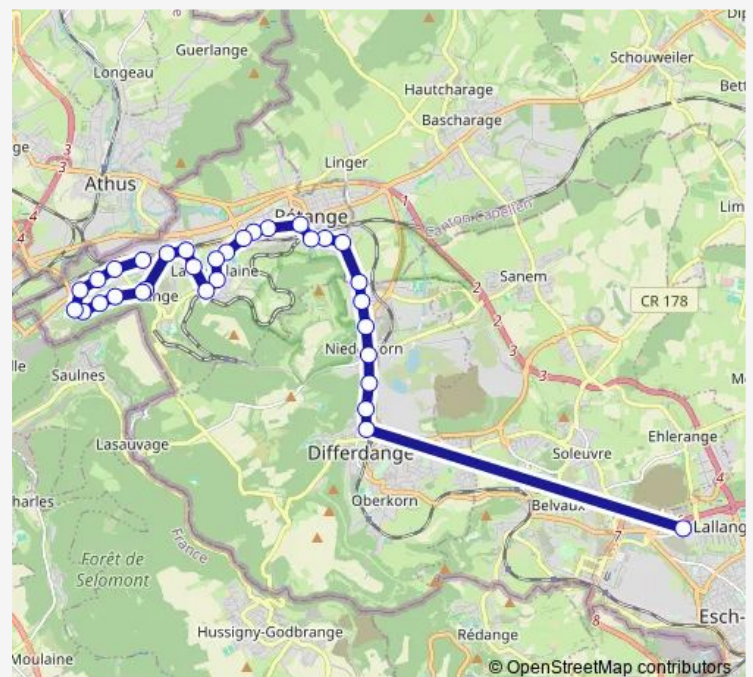

### Route schedule

L.G.K. — Rodange, Gendarmerie

Monday 14:51

Tuesday 14:51

Wednesday 14:51

Thursday 14:51

Friday 14:51

Saturday —

### Route info

Direction: L.G.K.

Stops: 32

Trip Duration: 0 hour 40 min

Rodange, op der Gare

Rodange, Am Duerf

Rodange, Klopp

Rodange, Waeschbur