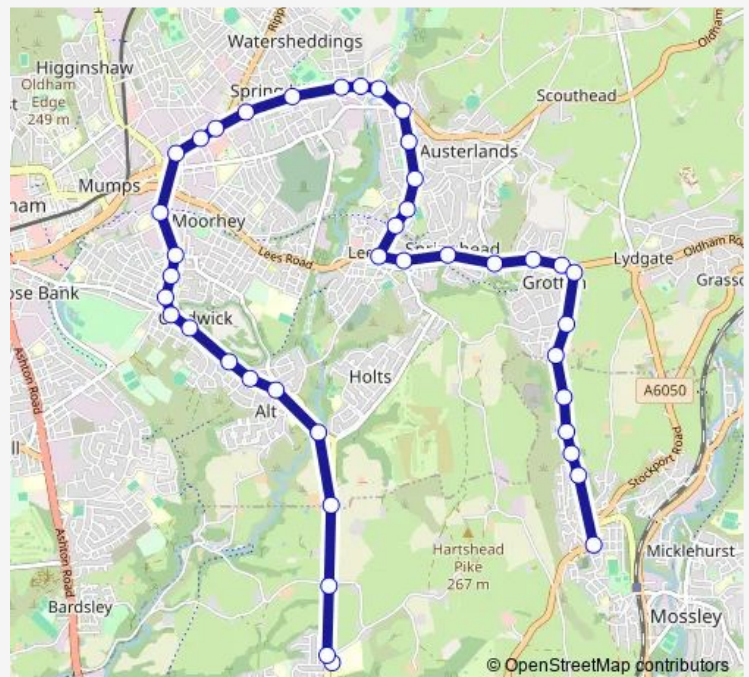

### Route schedule

St Damian's RC Science College — Market Place

Monday 15:20

Tuesday 15:20

Wednesday 15:20

Thursday 15:20

Friday 15:20

Saturday —

### Route info

Direction: St Damian's RC Science College

Stops: 42

Trip Duration: 0 hour 32 min

770 — St. Damian's College - Waterhead

Waterhead Terminus

Dunham Street

Redwood Lane

St John's

The Grapes

Greaves Street

Stamford St

County End

Ashbrook Road

Walkers Lane

Cooper Street

## Route info

Direction: Waterhead Terminus

Stops: 22

Trip Duration: 0 hour 25 min

770 Bus time schedules and route maps are available in an offline PDF at [busmaps.com](https://busmaps.com). Use the [busmaps.com](https://busmaps.com) website to see live bus times, train schedule or subway schedule, and step-by-step directions for all public transit in Oldham