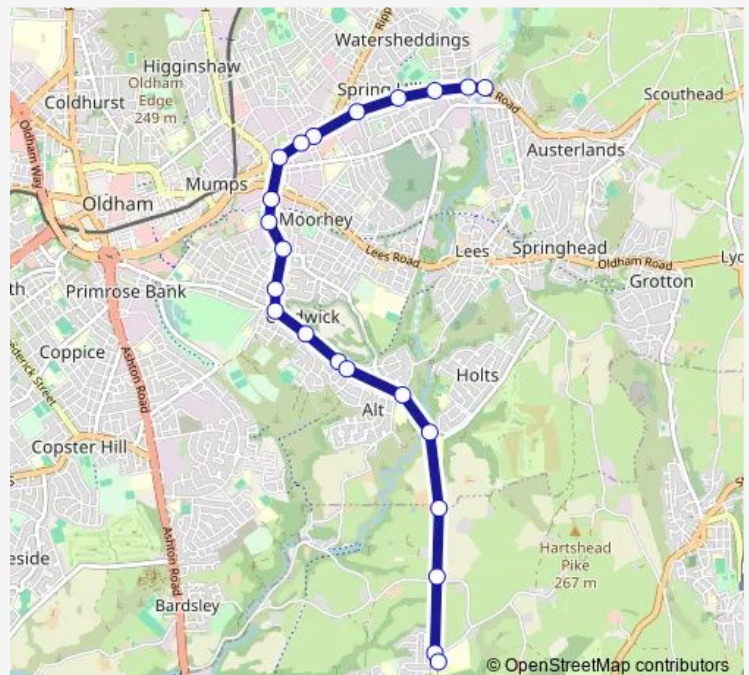

### Direction

Waterhead Terminus — St Damian's RC Science College

22 stops

[Open route schedule](#)

Waterhead Terminus

Church Street East

Heywood Street

Sharples Hall Street

### Route schedule

Waterhead Terminus — St Damian's RC Science College

Monday 08:15

Tuesday 08:15

Wednesday 08:15

Thursday 08:15

Friday 08:15

Saturday —

### Route info

Direction: Waterhead Terminus

Stops: 22

Trip Duration: 0 hour 25 min

770 — Waterhead - St. Damian's College

**Direction**

St Damian's RC Science College — Market Place

41 stops