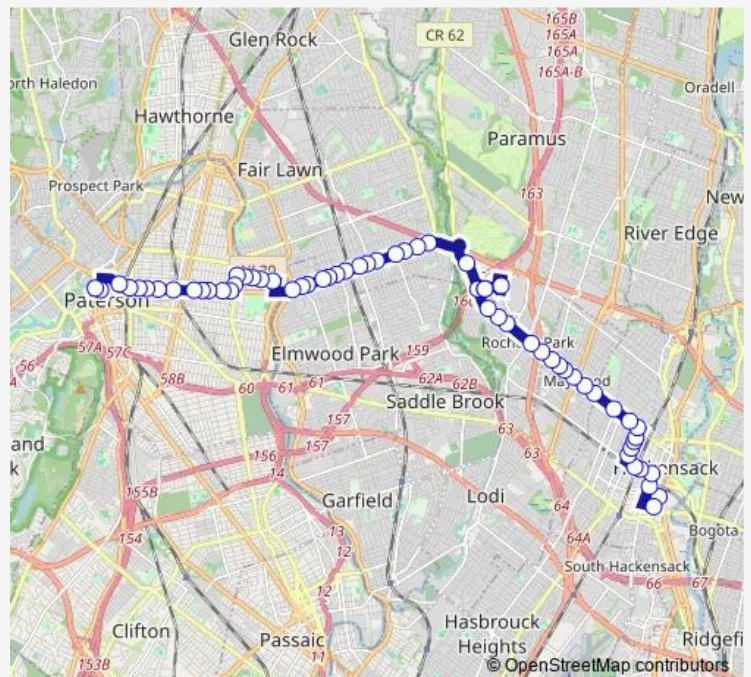

Central AVE AT Park St

Central AVE AT West Railroad Ave

1ST ST AT High St

1ST ST AT Berdan Pl

1ST ST AT James St

1ST ST AT Berry St

Passaic ST 130' W OF Vanderbeck Pl.

Passaic ST AT Clarendon Pl

Saturday 07:00-23:10

Sunday 08:10-21:10

Route info

Direction: Hackensack BUS Terminal

Stops: 62

Trip Duration: 0 hour 44 min

Passaic ST AT Berdan St

Passaic ST AT Roosevelt Ave

Passaic ST AT Harvey Ave

Passaic ST 920'W OF Bennett Ave

GARDEN STATE PLAZA BLVD 277'E OF GARDEN
STATE PLA

Garden State Plaza

GARDEN STATE PLAZA BLVD 277'E OF GARDEN
STATE PLA

Paramus RD AT Arcadian AVE (RT 4)#

RT-4 at RT-208

RT-4 AT Virginia Dr

RT-4 AT 35th St

RT-4 AT 32nd St

RT-4 AT 27th St

Broadway AT Plaza Rd

RT-4 AT Hartley Pl

RT-4 110' E OF Zink Pl.