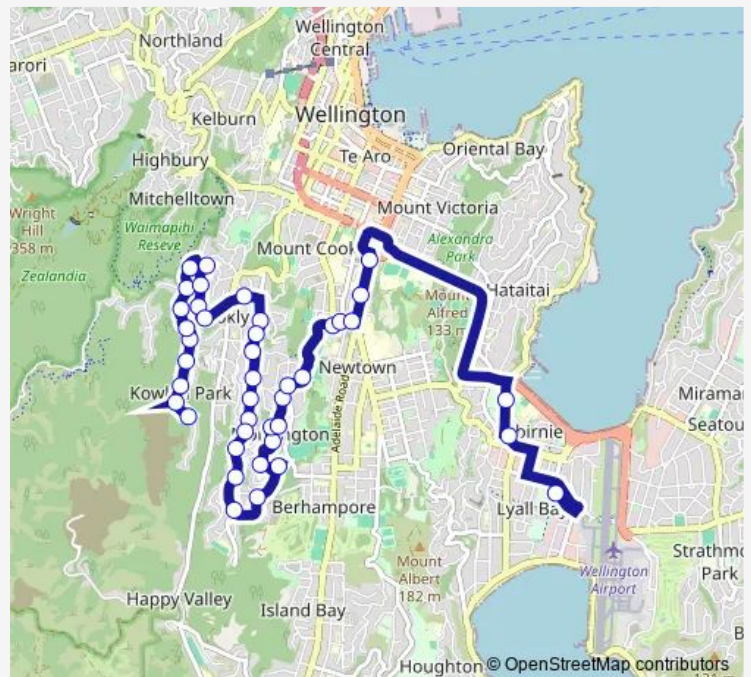

Rongotai College (school grounds) — Kowhai Park - Mitchell Street

Monday	15:20
Tuesday	15:20
Wednesday	15:20
Thursday	15:20
Friday	15:20
Saturday	—
Sunday	—

Route info

Direction: Rongotai College (school grounds)

Stops: 44

Trip Duration: 0 hour 59 min

770 — Kowhai Park - Kingston - Vogeltown - Basin Schools, St Patrick's & Rongotai Colleges

Quebec Street at Baffin Grove

The Ridgeway at Wentworth Street

The Ridgeway at Mornington Road

Mills Road at Vennell Street

Mills Road at Veronica Street

Washington Avenue at Connaught Terrace

Washington Avenue (near 104)

Brooklyn School - Washington Avenue

Brooklyn - Stop A

Brooklyn Village - Cleveland Street

Sunday —

Route info

Direction: Kowhai Park - Mitchell Street

Stops: 41

Trip Duration: 0 hour 44 min

Halifax Street opposite Breton Grove

Farnham Street at Balfour Street

Balfour Street (near 21)