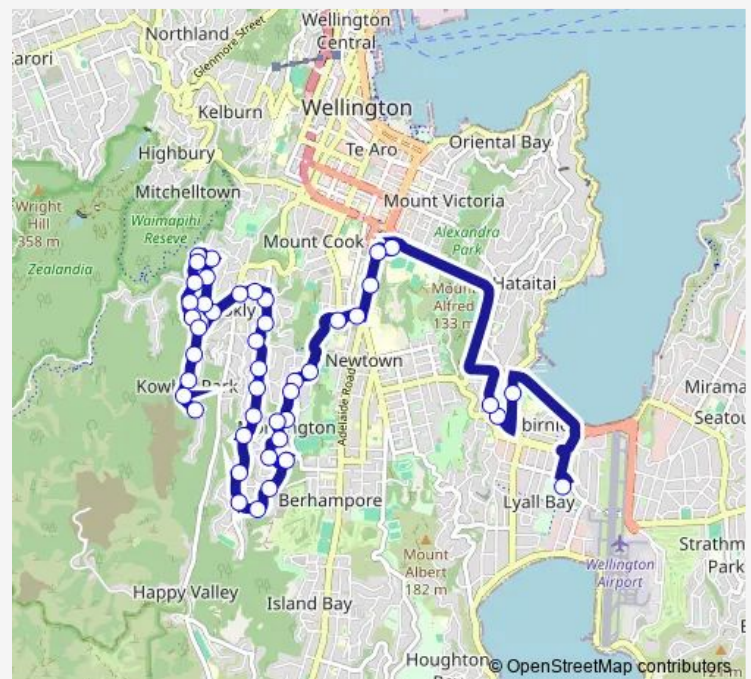

Todman Street (near 60)

Brooklyn - Stop C

Washington Avenue (near 83)

Washington Avenue (near 115)

Washington Avenue at Connaught Terrace (near 151)

Mills Road at Fortunatus Street

Mills Road opposite Vennell Street

Saturday —

Sunday —

Route info

Direction: Kowhai Park - Mitchell Street

Stops: 41

Trip Duration: 0 hour 44 min

770 — Kowhai Park - Kingston - Vogeltown - Basin
Schools, St Patrick's & Rongotai Colleges

The Ridgeway (near 111)

The Ridgeway at Farnham Street

The Ridgeway at Kingston Heights Road

Kingston - Stop B

Halifax Street opposite Breton Grove

Farnham Street at Balfour Street

Balfour Street (near 21)

Balfour Street (near 65)

Direction: Rongotai College (school grounds)

Stops: 44

Trip Duration: 0 hour 59 min

Mills Road at Veronica Street

Washington Avenue at Connaught Terrace

Washington Avenue (near 104)

Brooklyn School - Washington Avenue