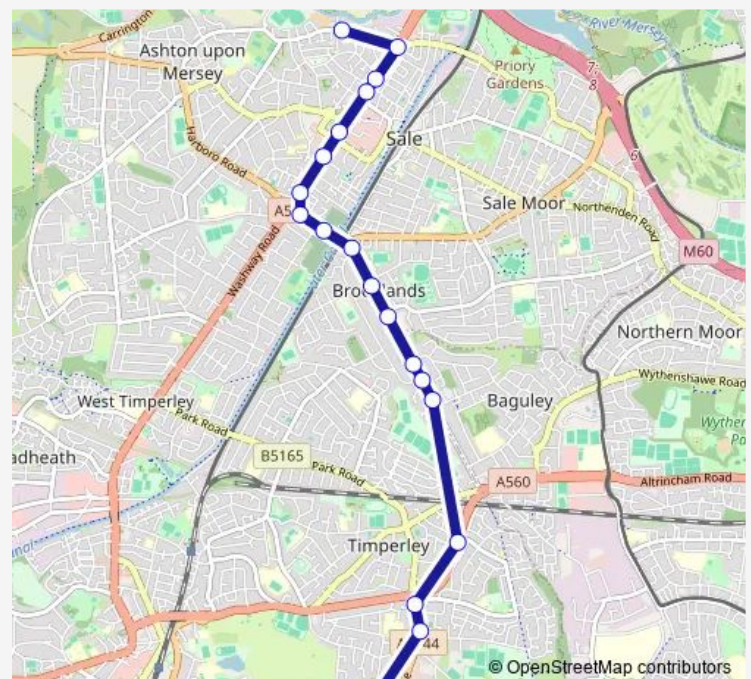

Chapel Road

Ashfield Road

Marks and Spencer

Broadoaks Road

Vine Inn

Washway Road

Sale Cemetery

Brooklands Metrolink Stop

Saturday —

Sunday —

Route info

Direction: Milton Grove

Stops: 19

Trip Duration: 0 hour 47 min

770

Direction

Washway Road

Barkers Lane

Broadoaks Road

Marks and Spencer

Ashfield Road

Mersey Road

Windsor Avenue

Milton Grove