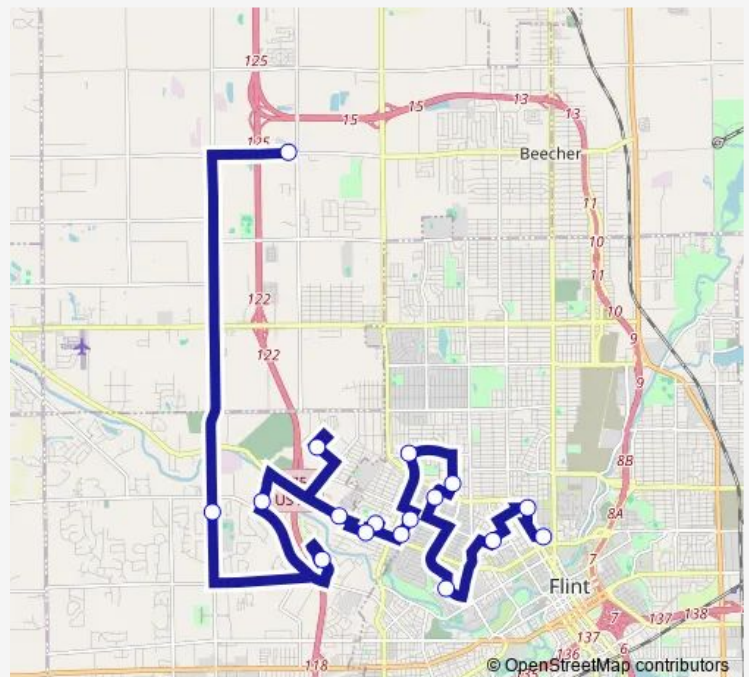

Concord St & Aurora Ct

Mill Rd Condominiums

River Forest Dr & River Point Dr

N Linden Rd & Walnut Square Blvd

Northridge Academy

### Route schedule

Louisa St & Root St — Northridge Academy

Monday 05:49

Tuesday 05:49

Wednesday 05:49

Thursday 05:49

Friday 05:49

Saturday —

### Route info

Direction: Louisa St & Root St

Stops: 17

Trip Duration: 1 hour 26 min

770

**Direction**

Northridge Academy — Louisa St &amp; Root St

17 stops

## Route schedule

Northridge Academy — Louisa St &amp; Root St

Monday	15:30
Tuesday	15:30
Wednesday	15:30
Thursday	15:30
Friday	14:10
Saturday	—
Sunday	—