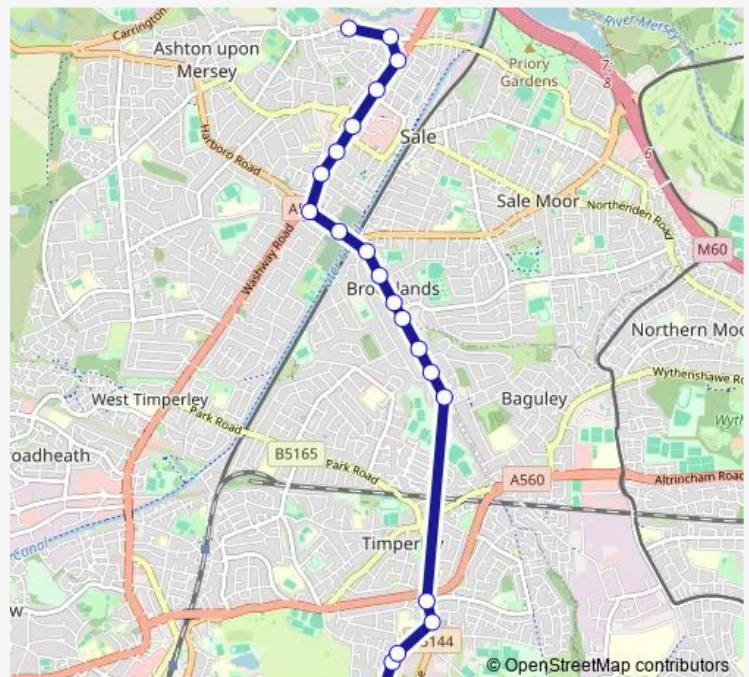

Woodbourne Road

Brooklands Metrolink Stop

Sale Cemetery

Washway Road

Barkers Lane

Broadoaks Road

Marks and Spencer

Ashfield Road

Thursday 15:15

Friday 15:15

Saturday —

Sunday —

Route info

Direction: Altrincham College of Arts

Stops: 21

Trip Duration: 0 hour 24 min

Ashfield Road

Marks and Spencer

Broadoaks Road

Vine Inn

Washway Road

Sale Cemetery

Brooklands Metrolink Stop

Woodbourne Road