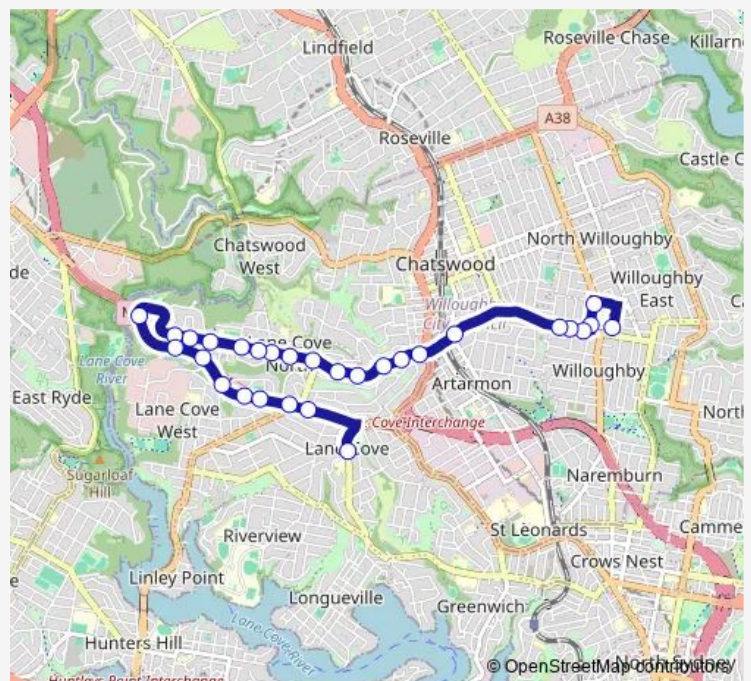

School Bus 760w Willoughby Girls High to Lane Cove

[Go to website](#)

Direction

Willoughby Girls High School, Keary St, Stand 5 —
Longueville Rd Opp Lane Cove Library

29 stops

[Open route schedule](#)

Willoughby Girls High School, Keary St, Stand 5

Mowbray Rd At Lynvale Cl

Mowbray Rd Before Ralston St

Mowbray Rd At Roslyn St

Mowbray Rd Opp Dalrymple Av

Mowbray Rd After Centennial Av

Mowbray Rd Opp West Chatswood Library

Mowbray Rd At Girraween Av

Mowbray Rd At Mindarie St

Mowbray Rd At Hatfield St

Mowbray Rd Opp Mowbray Public School

Mowbray Rd Opp Hinkler Cres

Mowbray Rd Opp Fitzsimmons Av

Epping Rd At Mowbray Rd

Route schedule

Willoughby Girls High School, Keary St, Stand 5 —
Longueville Rd Opp Lane Cove Library

Monday	15:27
Tuesday	15:27
Wednesday	15:27
Thursday	15:27
Friday	15:27
Saturday	—
Sunday	—

Route info

Direction: Willoughby Girls High School, Keary St, Stand 5

Stops: 29

Trip Duration: 0 hour 29 min

760w — Willoughby Girls High to Lane Cove