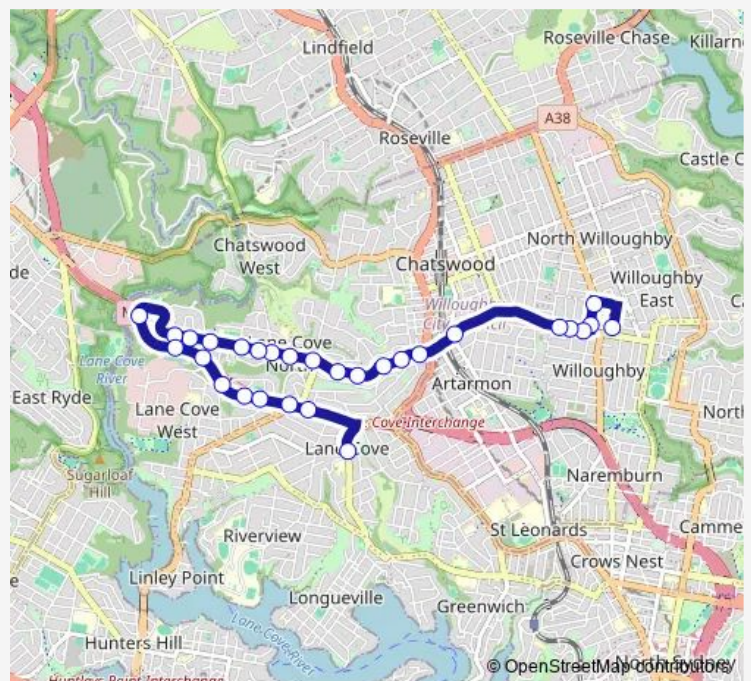

School Bus 760w Willoughby Girls High to Lane Cove

[Go to website](#)

Direction

Willoughby Girls High School, Keary St, Stand 5 —
Longueville Rd Opp Lane Cove Library

29 stops

[Open route schedule](#)

Willoughby Girls High School, Keary St, Stand 5

Mowbray Rd At Lynvale Cl

Mowbray Rd Before Ralston St

Mowbray Rd At Roslyn St

Mowbray Rd Opp Dalrymple Av

Mowbray Rd After Centennial Av

Mowbray Rd Opp West Chatswood Library

Mowbray Rd At Girraween Av

Mowbray Rd At Mindarie St

Mowbray Rd At Hatfield St

Mowbray Rd Opp Mowbray Public School

Mowbray Rd Opp Hinkler Cres

Mowbray Rd Opp Fitzsimmons Av

Epping Rd At Mowbray Rd

Route schedule

Willoughby Girls High School, Keary St, Stand 5 —
Longueville Rd Opp Lane Cove Library

Monday	15:27
Tuesday	15:27
Wednesday	15:27
Thursday	14:37
Friday	15:27
Saturday	—
Sunday	—

Route info

Direction: Willoughby Girls High School, Keary St, Stand 5

Stops: 29

Trip Duration: 0 hour 29 min

760w — Willoughby Girls High to Lane Cove