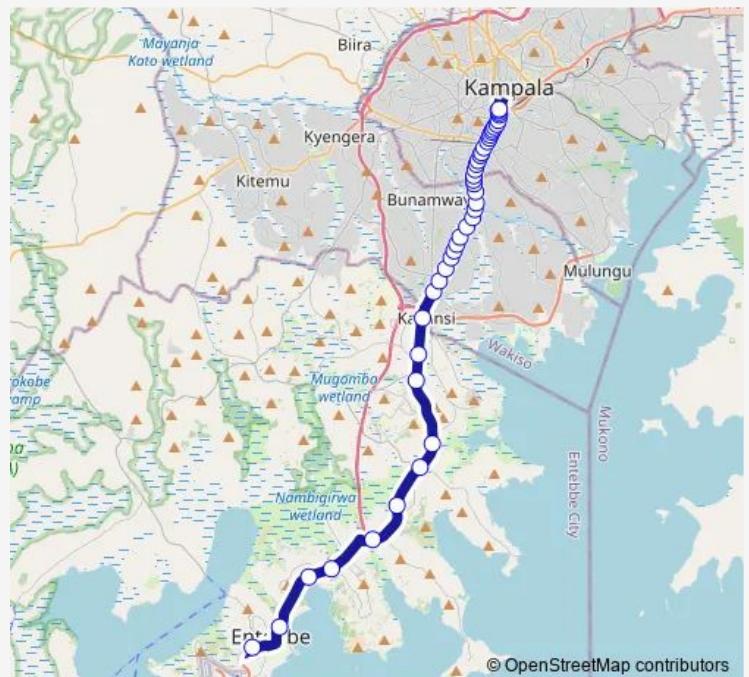

Thursday 06:30-19:00

Friday 06:30-19:00

Saturday 06:30-19:00

Sunday 06:30-19:00

Route info

Direction: Kitoro Taxi Park - Entebbe

Stops: 44

Trip Duration: 2 hour 1 min

■ IC020 — Kitoro Taxi Park-Old Taxi Park

Batabata - Bata Zana

Total Petrol Station (Namasumba)

Namasuba Sign Post

Freedom City Shopping Centre

Mk Clinic - Najja Nankumbi

Najjanankumbi - Zabba Supermarket

Stella - Najjanankumbi