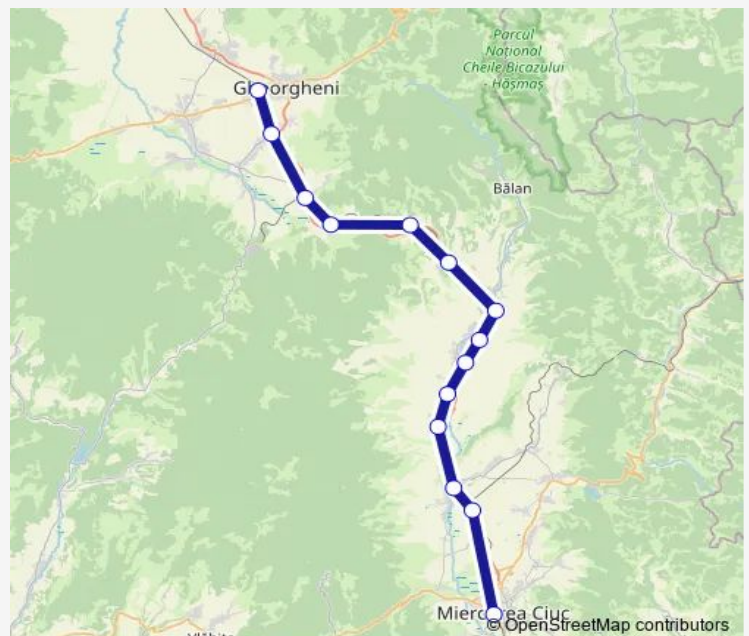

## Direction

Gheorgheni — Miercurea Ciuc

14 stops

[Open route schedule](#)

Gheorgheni

Valea Strâmbă h.

Șugău h.

Voșlăbeni Hm.

## Route schedule

Gheorgheni — Miercurea Ciuc

Monday 20:58

Tuesday 20:58

Wednesday 20:58

Thursday 20:58

Friday 20:58

Saturday —

## Route info

Direction: Gheorgheni

Stops: 14

Trip Duration: 1 hour 30 min

■ R: Gheorgheni - Miercurea Ciuc — R: Gheorgheni - Valea Strâmbă h. - Șugău h. - Voșlăbeni Hm. - Izvoru...

R: Gheorgheni - Miercurea Ciuc Rail time schedules and route maps are available in an offline PDF at [busmaps.com](https://busmaps.com). Use the [busmaps.com](https://busmaps.com) website to see live bus times, train schedule or subway schedule, and step-by-step directions for all public transit in Voslabeni