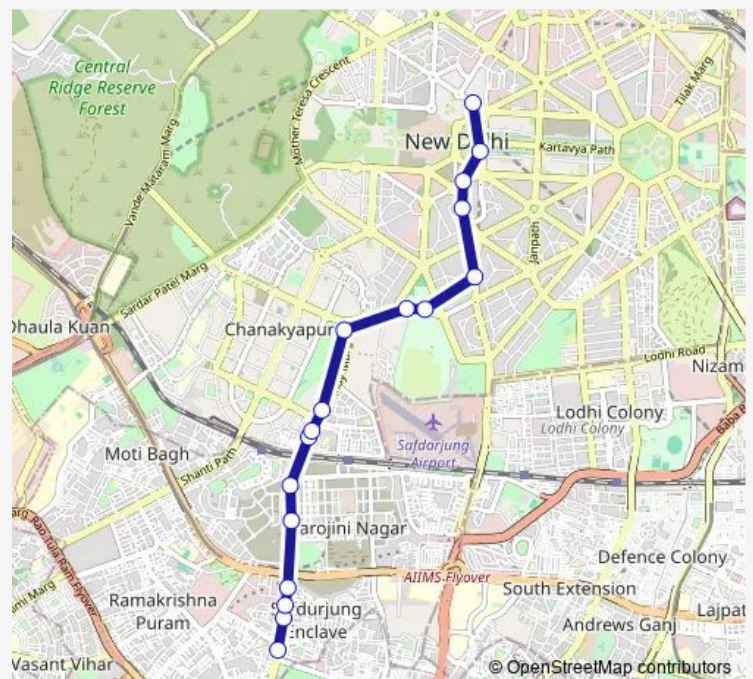

Route info

Direction: R K Puram Sec-2

Stops: 17

Trip Duration: 0 hour 29 min

■ 610spldown

610spldown Bus time schedules and route maps are available in an offline PDF at busmaps.com. Use the busmaps.com website to see live bus times, train schedule or subway schedule, and step-by-step directions for all public transit in New Delhi