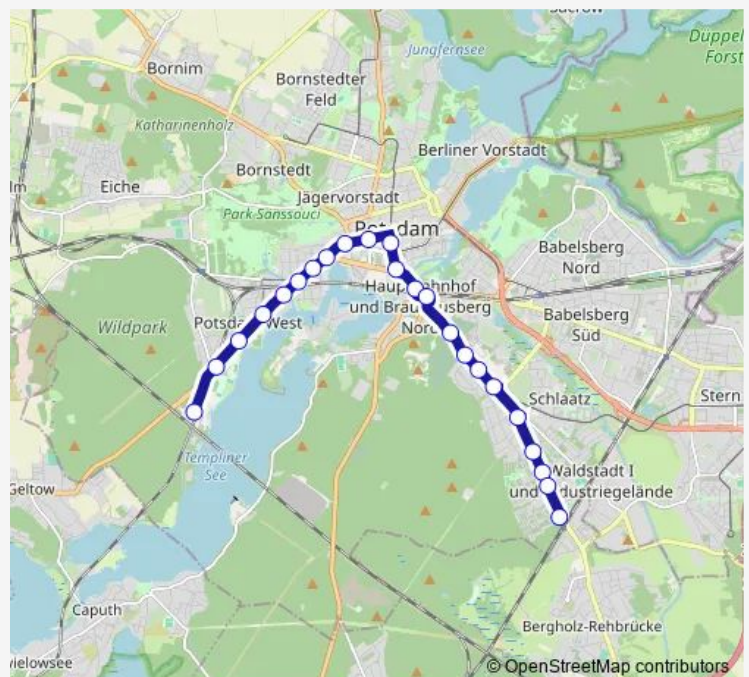

Tram 91

[Go to website](#)

Direction

Potsdam, Platz der Einheit/Nord — Potsdam, Pirschheide Bhf

11 stops

[Open route schedule](#)

Potsdam, Platz der Einheit/Nord

Potsdam, Dortustr.

Potsdam, Luftschiffhafen

Potsdam, Pirschheide Bhf

Route schedule

Potsdam, Platz der Einheit/Nord — Potsdam, Pirschheide Bhf

Monday —

Tuesday —

Wednesday —

Thursday —

Friday 22:17-00:37⁺¹

Saturday 19:03-00:37⁺¹

Sunday 19:03-00:37⁺¹

Route info

Direction: Potsdam, Platz der Einheit/Nord

Stops: 11

Trip Duration: 0 hour 14 min

Direction

Potsdam, Rehbrücke Bhf — Potsdam, Pirschheide Bhf

23 stops

[Open route schedule](#)

Potsdam, Rehbrücke Bhf

Potsdam, Am Moosfenn

Potsdam, Friedrich-Wolf-Str.

Potsdam, Zum Kahleberg

Potsdam, E.-Claudius-Str./H.-Mann-Allee