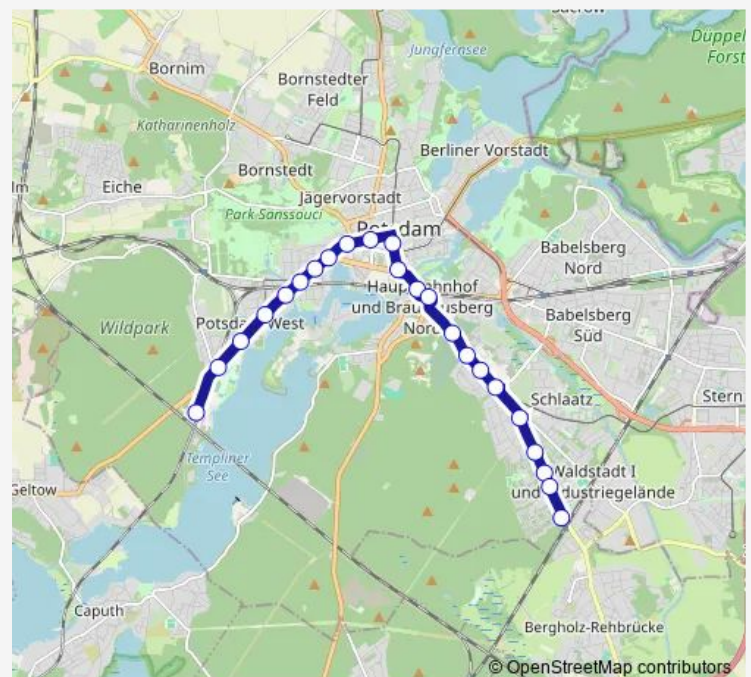

Tram 91

[Go to website](#)

Direction

Potsdam, Rehbrücke Bhf — Potsdam, Pirschheide Bhf

23 stops

[Open route schedule](#)

Potsdam, Rehbrücke Bhf

Potsdam, Am Moosfenn

Thursday 05:07-00:20⁺¹

Friday 05:07-00:20⁺¹

Saturday 05:07-00:20⁺¹

Sunday 07:07-00:20⁺¹

Route info

Direction: Potsdam, Rehbrücke Bhf

Stops: 23

Trip Duration: 0 hour 31 min

■ 91

BusMaps

Potsdam, Luftschiffhafen

Potsdam, Pirschheide Bhf

Direction

Potsdam, Rehbrücke Bhf — Potsdam, Bisamkiez

7 stops

[Open route schedule](#)

Route info

Direction: Potsdam, Rehbrücke Bhf

Stops: 7

Trip Duration: 0 hour 8 min

Direction

Potsdam, Pirschheide Bhf — Potsdam, Rehbrücke Bhf

23 stops

[Open route schedule](#)