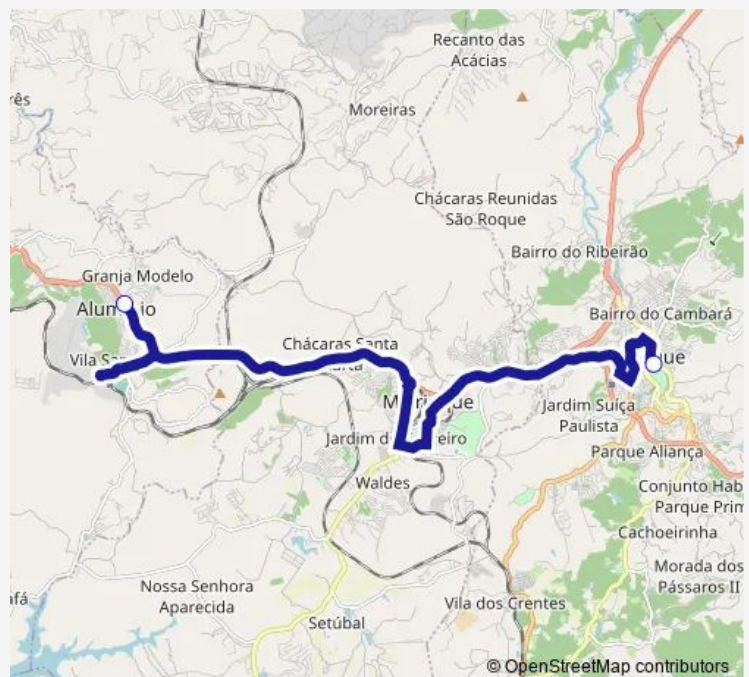

### Direction

Rua Rio Grande do Sul — Rua São Pedro, 168

2 stops

[Open route schedule](#)

Rua Rio Grande do Sul

Rua São Pedro, 168

### Route schedule

Rua Rio Grande do Sul — Rua São Pedro, 168

Monday	05:00-22:35
Tuesday	05:00-22:35
Wednesday	05:00-22:35
Thursday	05:00-22:35
Friday	05:00-22:35
Saturday	05:00-22:35
Sunday	05:00-22:35

### Route info

Direction: Rua Rio Grande do Sul

Stops: 2

Trip Duration: 0 hour 49 min

■ 6219 — Sao Roque (Terminal Intermunicipal Alcides de Souza) / Aluminio (Bairro Pedagio)

**Direction**

Rua São Pedro, 168 — Rua Rio Grande do Sul

2 stops

[Open route schedule](#)

Rua São Pedro, 168

Rua Rio Grande do Sul