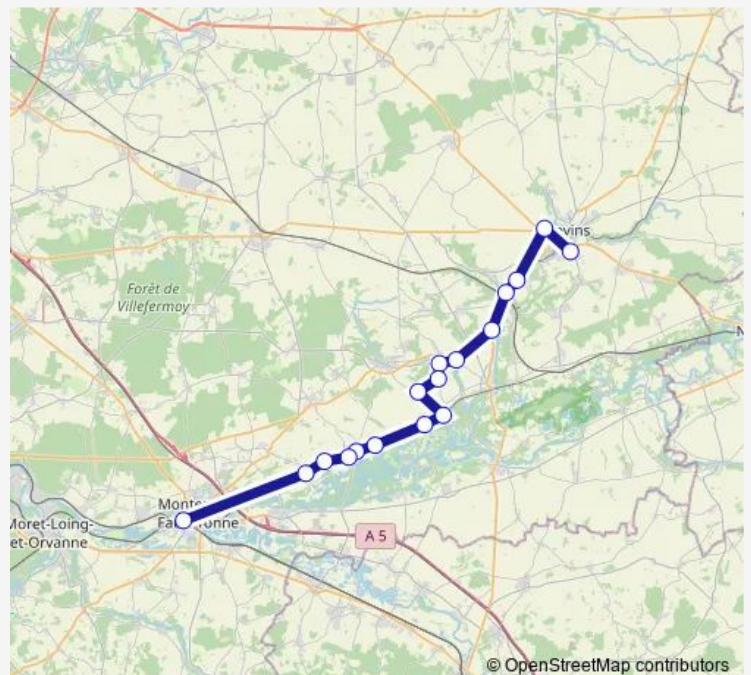

Thursday 16:55

Friday —

Saturday —

Sunday —

Route info

Direction: Collège Pierre

Stops: 5

Trip Duration: 0 hour 25 min

Direction

Surville — Collège Jules Verne

17 stops

[Open route schedule](#)

Surville

Gare de Montereau Quai 5

Cfa

Mairie