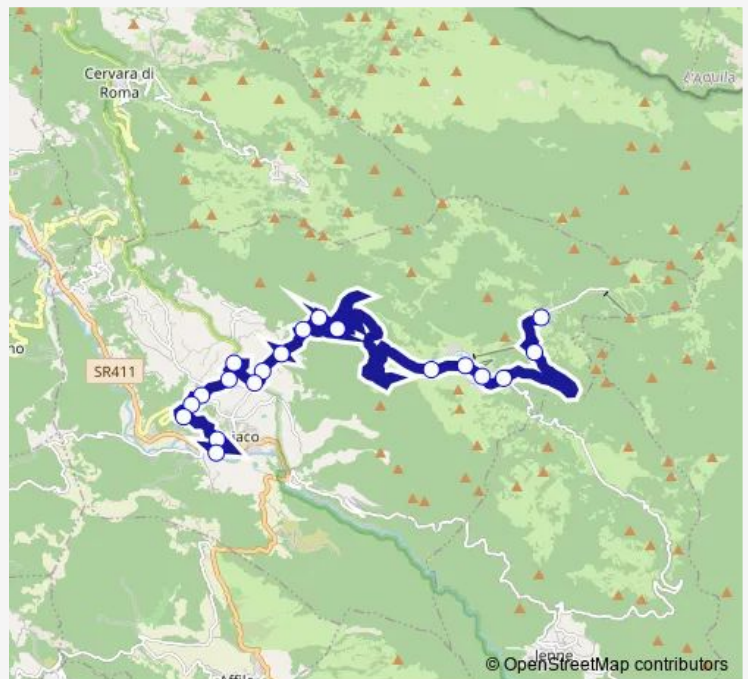

**Route schedule**

Subiaco | Campo dell'Osso # f11603 — Subiaco | Piazza Falcone # f4782

Monday	07:10-16:30
Tuesday	07:10-16:30
Wednesday	07:10-16:30
Thursday	07:10-16:30
Friday	07:10-16:30
Saturday	07:10-16:30
Sunday	10:20-17:10

**Route info**

Direction: Subiaco | Campo dell'Osso # f11603

Stops: 19

Trip Duration: 1 hour 0 min

■ Campo dell'Osso - Subiaco # Su17d

Bus time schedules and route maps are available in an offline PDF at [busmaps.com](https://busmaps.com). Use the [busmaps.com](https://busmaps.com) website to see live bus times, train schedule or subway schedule, and step-by-step directions for all public transit in Subiaco