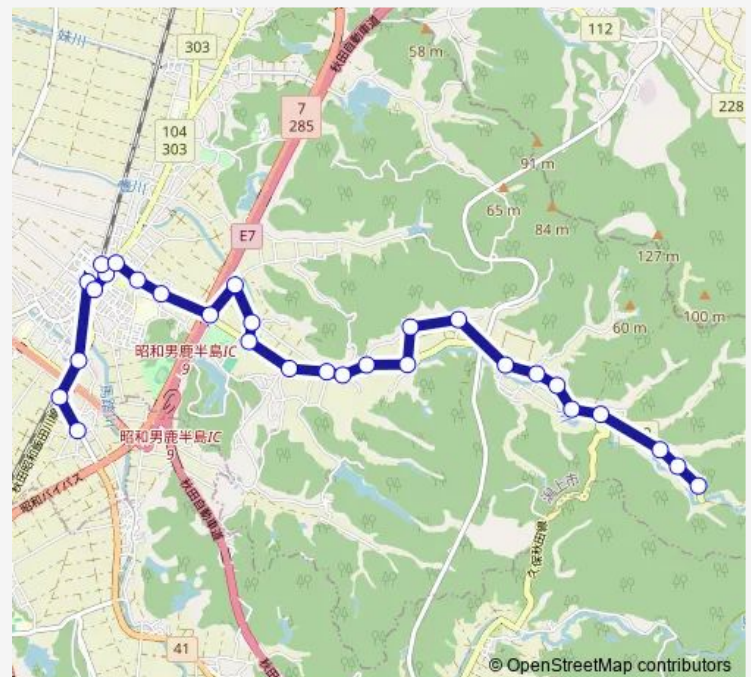

Saturday 11:22-17:35

Sunday —

Route info

Direction: 乱橋農村広場

Stops: 29

Trip Duration: 0 hour 28 min

豊川線

BusMaps

Tuesday 07:25-15:35

Wednesday 07:25-15:35

Thursday 07:25-15:35

Friday 07:25-15:35

Saturday 07:25-15:35

Sunday —

Route info

Direction: 古井内上丁