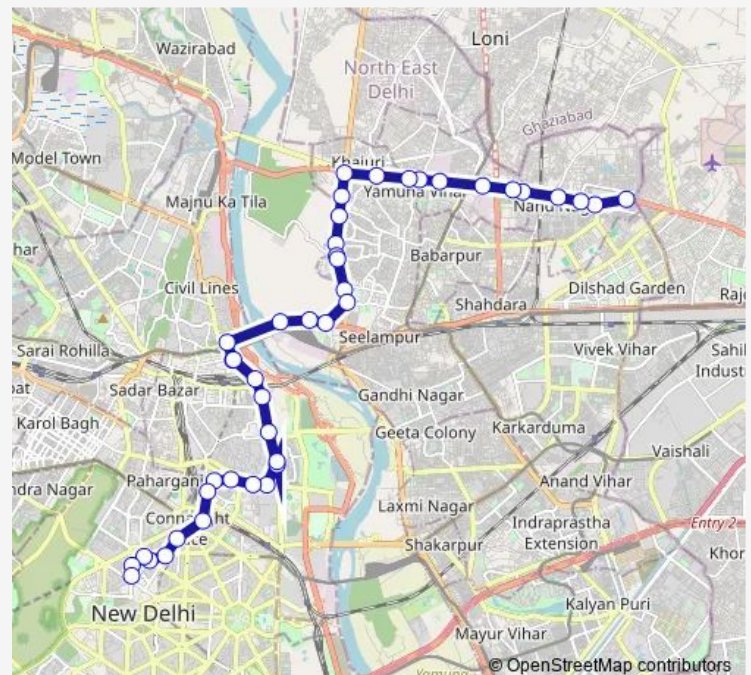

Thursday 06:10-17:50

Friday 06:10-17:50

Saturday 06:10-17:50

Sunday 06:10-17:50

Route info

Direction: Harsh Vihar Terminal

Stops: 42

Trip Duration: 1 hour 22 min

210down

BusMaps

Shastri Park Metro Depot

Isbt Bridge

Isbt Kashmere Gate (Lothian Road)

Guru Govind Singh University (Kashmere Gate)

Gpo

Red Fort