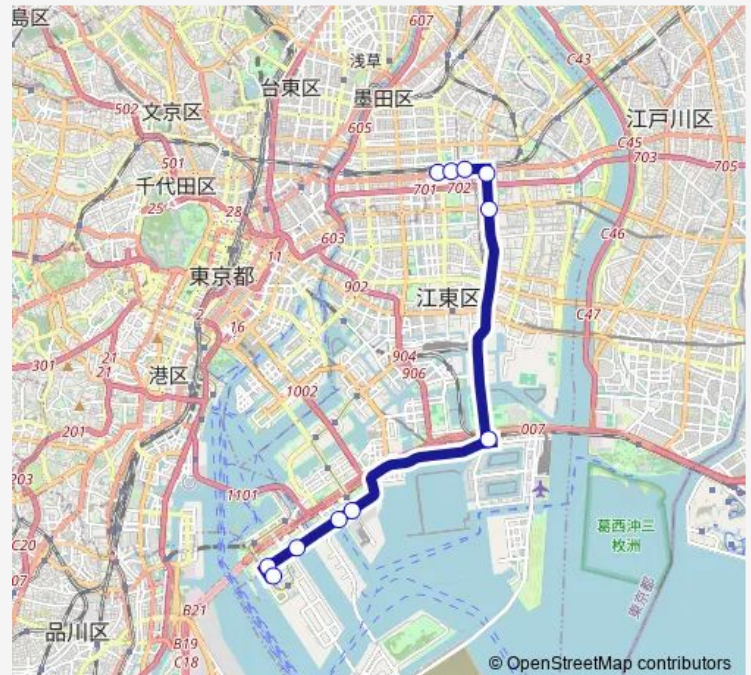

### Route schedule

錦糸町駅前 — 日本科学未来館

Monday

—

Tuesday

—

Wednesday

—

Thursday

—

Friday

—

Saturday

08:36-11:01

Sunday

08:36-11:01

### Route info

Direction: 錦糸町駅前

Stops: 11

Trip Duration: 0 hour 43 min

直行 0 3 Bus time schedules and route maps are available in an offline PDF at [busmaps.com](https://busmaps.com). Use the [busmaps.com](https://busmaps.com) website to see live bus times, train schedule or subway schedule, and step-by-step directions for all public transit in Tokyo