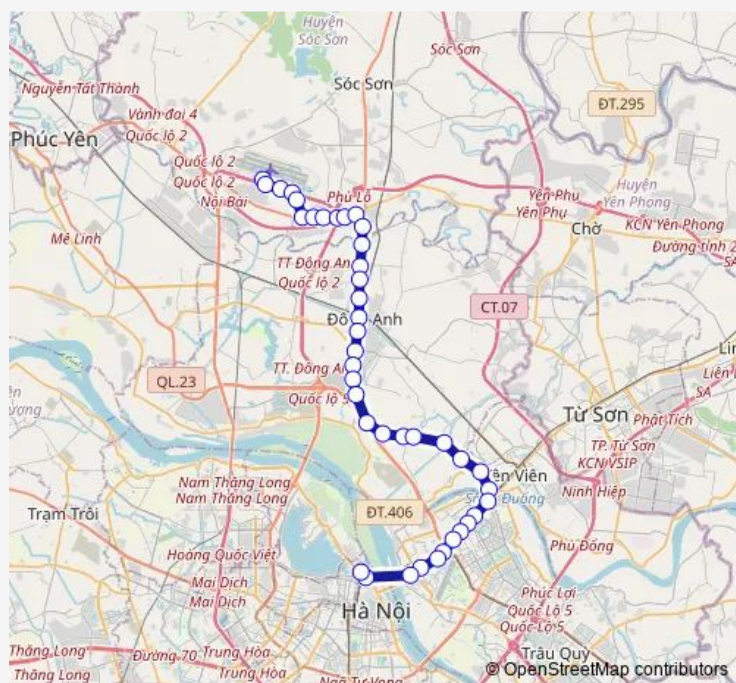

Stop_15_2_S27

Stop_15_2_S28

Stop_15_2_S29

Route schedule

Stop_07_1_S29 — Stop_17_2_S41

Monday 06:30-19:40

Tuesday 06:30-19:40

Wednesday 06:30-19:40

Thursday 06:30-19:40

Friday 06:30-19:40

Saturday 06:30-19:40

Sunday 06:30-19:40

Route info

Direction: Stop_07_1_S29

Stops: 41

Trip Duration: 1 hour 19 min

Route_17_2

Stop_15_2_S30

Stop_15_2_S31

Stop_15_2_S32

Stop_15_2_S33

STOP_65_2_S14

Stop_15_2_S35

Stop_15_2_S36