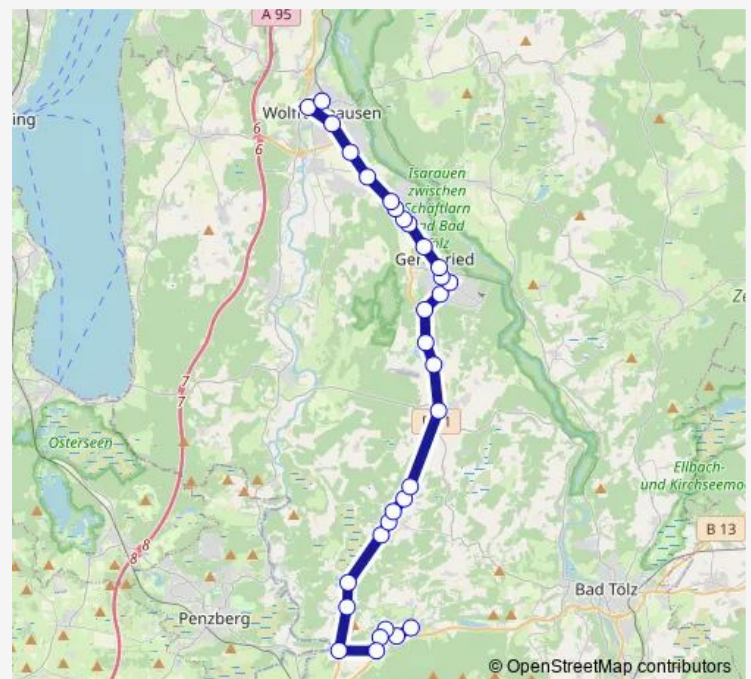

08:05-17:05

Sunday

10:05-17:05

Route info

Direction: Wolfratshausen

Stops: 31

Trip Duration: 0 hour 51 min

376 — Bad Heilbrunn - Schönrain - Geretsried - Wolfratshausen