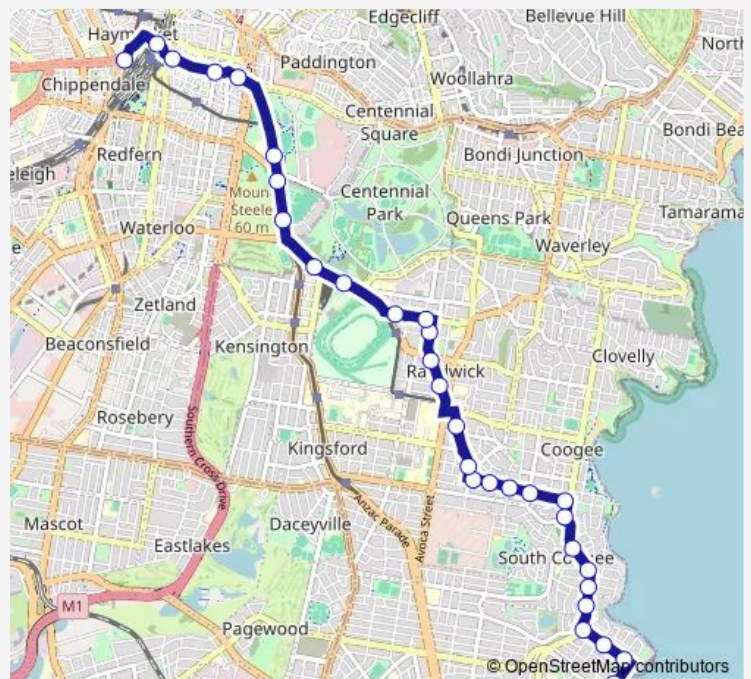

### Route info

Direction: Marine Pde Terminus

Stops: 34

Trip Duration: 0 hour 35 min

376 — Prepay-Only - Maroubra Beach to Central Railway Square

Belmore Rd Before Alison Rd

Cook St At Frances St

Cowper St Before Church St

## Direction

Central Station, Railway Square, Stand K — Maroubra Beach Set Down Only

34 stops

[Open route schedule](#)

Central Station, Railway Square, Stand K

Central Station, Eddy Av, Stand C

Albion St After Commonwealth St

## Route schedule

Central Station, Railway Square, Stand K — Maroubra Beach Set Down Only

Monday 07:19-19:11

Tuesday 07:19-19:11

Wednesday 07:19-19:06

Thursday 07:19-19:06

Friday 07:19-19:06

Saturday 08:43-19:13

## Route info

Direction: Central Station, Railway Square, Stand K

Stops: 34

Trip Duration: 0 hour 45 min

Malabar Rd After Napper St

Malabar Rd At Denning St

Malabar Rd Opp Popplewell Park

Malabar Rd After Mermaid Av