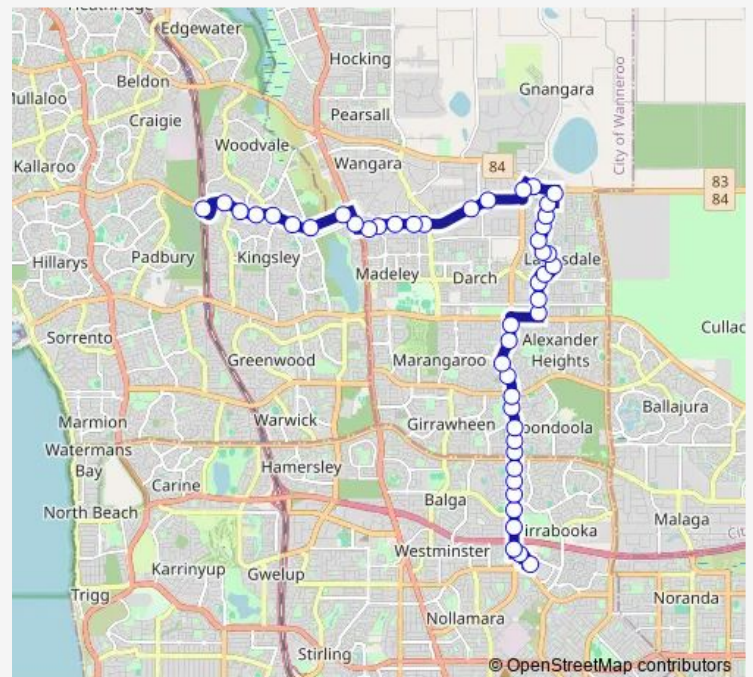

Abbotswood Dr After Strathpine Ch

Rangeview Rd After Kingsway Rd

Rangeview Rd After Hardcastle Av

Route schedule

Kingsway Stand 2 — Mirrabooka Station Stand 6

Monday 15:22

Tuesday 15:22

Wednesday 15:22

Thursday 15:22

Friday 15:22

Saturday —

Sunday —

Route info

Direction: Kingsway Stand 2

Stops: 38

Trip Duration: 0 hour 47 min

Rangeview Rd Before Hepburn Av

Mirrabooka Av Before Berkley Rd

Mirrabooka Av Before Errina Rd

Mirrabooka Av - Alexander Heights Shopping Ctr

Mirrabooka Av After Griffon Wy

Mirrabooka Av After Marangaroo Dr