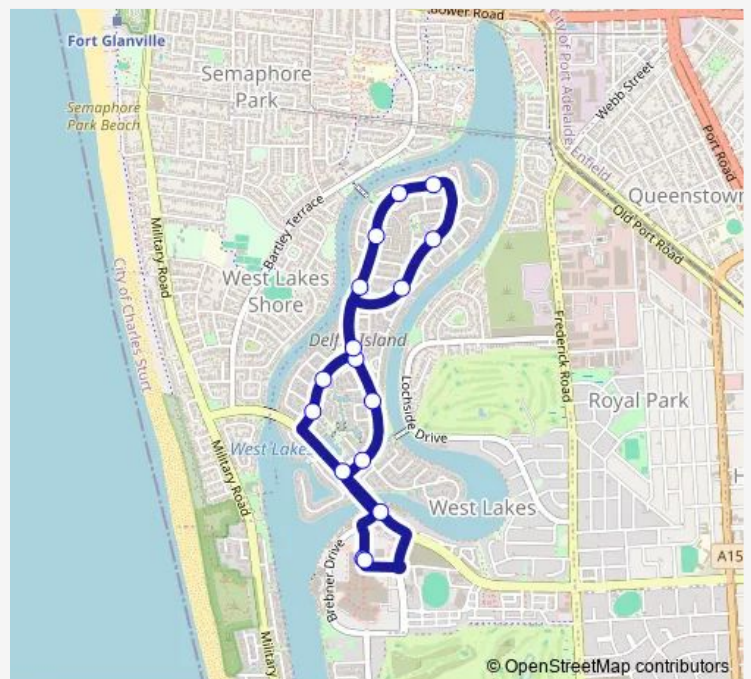

Zone B West Lakes Interchange - West side

Stop 34 Corcoran Dr - North West side

Stop 35 Corcoran Dr - West side

Stop 36 Corcoran Dr - West side

Stop 42 Delfin Dr - West side

Stop 41 Delfin Dr - West side

Stop 40 Corcoran Dr - South side

Stop 39 Corcoran Dr - South East side

Stop 38 Corcoran Dr - South East side

Stop 37 Corcoran Dr - East side

Stop 36 Corcoran Dr - East side

Stop 35 Island Dr - East side

Stop 34 Island Dr - East side

Stop 33E West Lakes Blvd - North East side

Stop 33D West Lakes Blvd - North side

West Lakes Interchange Terminus

Route schedule

Zone B West Lakes Interchange - West side — West Lakes Interchange Terminus

Monday	06:55-18:18
Tuesday	06:55-18:18
Wednesday	06:55-18:18
Thursday	06:55-18:18
Friday	06:55-18:18
Saturday	—
Sunday	—

Route info

Direction: Zone B West Lakes Interchange - West side

Stops: 16

Trip Duration: 0 hour 13 min

376 Bus time schedules and route maps are available in an offline PDF at busmaps.com. Use the busmaps.com website to see live bus times, train schedule or subway schedule, and step-by-step directions for all public transit in Adelaide